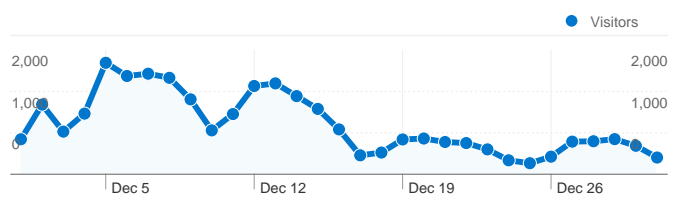

Site Usage

37,077 Visits

61.35% Bounce Rate

73,778 Pageviews

00:02:25 Avg. Time on Site

1.99 Pages/Visit

41.11% % New Visits

Traffic Sources Overview

Visitors Overview

Visitors
18,673

Pageviews for all visitors

Pageviews
73,778

Depth of Visit	
Pageviews in the visit	Visits with this many pageviews
1 pageviews	61.35%
2 pageviews	18.62%
3 pageviews	9.77%
4 pageviews	3.80%
5 pageviews	1.87%
6 pageviews	1.43%
7 pageviews	0.71%
8 pageviews	0.52%
9 pageviews	0.46%
10 pageviews	0.28%
11 pageviews	0.22%
12 pageviews	0.16%
13 pageviews	0.12%
14 pageviews	0.08%
15 pageviews	0.09%
16 pageviews	0.06%
17 pageviews	0.05%
18 pageviews	0.06%
19 pageviews	0.04%
20+ pageviews	0.31%