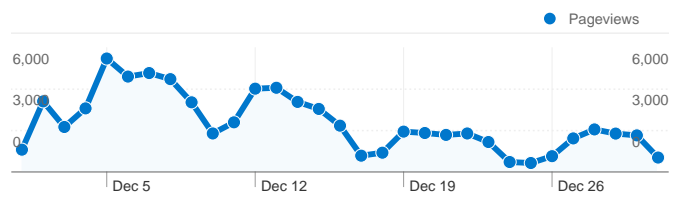

Site Usage

37,077 Visits

61.35% Bounce Rate

73,778 Pageviews

00:02:25 Avg. Time on Site

1.99 Pages/Visit

41.11% % New Visits

Traffic Sources Overview

- **Direct Traffic**
22,539.00 (60.79%)
- **Search Engines**
7,547.00 (20.35%)
- **Referring Sites**
6,991.00 (18.86%)

Top Landing Pages

Page	Entrances	% visits
/	31,615	85.27%
/ejournals/	889	2.40%
/indexesdb/Indexes.asp	792	2.14%
/about/hours.htm	484	1.31%
/default_idb.asp	368	0.99%

Visitors Overview

Visitors
18,673

Pageviews for all visitors

Pageviews
73,778

Depth of Visit	
Pageviews in the visit	Visits with this many pageviews
1 pageviews	61.35%
2 pageviews	18.62%
3 pageviews	9.77%
4 pageviews	3.80%
5 pageviews	1.87%
6 pageviews	1.43%
7 pageviews	0.71%
8 pageviews	0.52%
9 pageviews	0.46%
10 pageviews	0.28%
11 pageviews	0.22%
12 pageviews	0.16%
13 pageviews	0.12%
14 pageviews	0.08%
15 pageviews	0.09%
16 pageviews	0.06%
17 pageviews	0.05%
18 pageviews	0.06%
19 pageviews	0.04%
20+ pageviews	0.31%