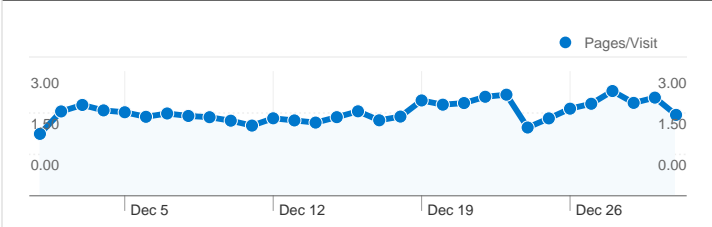

Depth of Visit	
Pageviews in the visit	Visits with this many pageviews
1 pageviews	61.35%
2 pageviews	18.62%
3 pageviews	9.77%
4 pageviews	3.80%
5 pageviews	1.87%
6 pageviews	1.43%
7 pageviews	0.71%
8 pageviews	0.52%
9 pageviews	0.46%
10 pageviews	0.28%
11 pageviews	0.22%
12 pageviews	0.16%
13 pageviews	0.12%
14 pageviews	0.08%
15 pageviews	0.09%
16 pageviews	0.06%
17 pageviews	0.05%
18 pageviews	0.06%
19 pageviews	0.04%
20+ pageviews	0.31%

Average Pageviews for all visitors

Pages/Visit
1.99

Top Exit Pages		
Page	Exits	% visits
/	22,202	59.88%
/default_ursus.asp	2,539	6.85%
/indexesdb/Indexes.asp	2,164	5.84%
/ejournals/	1,402	3.78%
/indexesdb/Indexes.asp?search	1,131	3.05%

Visitor Loyalty	
Count of visits from this visitor including current	Visits that were the visitor's nth visit
1 times	40.64%
2 times	5.60%
3 times	3.22%
4 times	3.46%
5 times	3.04%
6 times	2.40%
7 times	1.98%
8 times	1.75%
9-14 times	6.38%
15-25 times	5.31%
26-50 times	6.42%
51-100 times	5.74%
101-200 times	5.50%
201+ times	8.58%

Mobile Carriers

Service Provider	Visits	% visits
road runner holdco llc	83	21.61%
cellco partnership dba verizon	69	17.97%
state of maine	54	14.06%
service provider corporation	37	9.64%
fairpoint communications inc.	30	7.81%