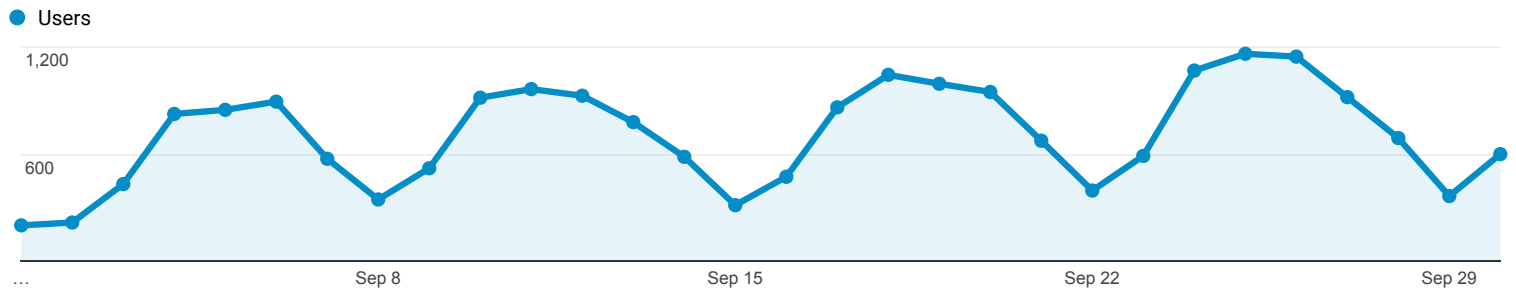

Traffic Sources

All Users
100.00% Users

Sep 1, 2018 - Sep 30, 2018

Explorer

Summary

Source / Medium	Acquisition			Behavior			Conversions Goal 1: Mobile IDB Access		
	Users	New Users	Sessions	Bounce Rate	Pages / Session	Avg. Session Duration	Mobile IDB Access (Goal 1 Conversion Rate)	Mobile IDB Access (Goal 1 Completions)	Mobile IDB Access (Goal 1 Value)
	11,415 % of Total: 100.00% (11,415)	8,388 % of Total: 100.10% (8,380)	29,043 % of Total: 100.00% (29,043)	41.00% Avg for View: 41.00% (0.00%)	3.14 Avg for View: 3.14 (0.00%)	00:04:54 Avg for View: 00:04:54 (0.00%)	11.28% Avg for View: 11.28% (0.00%)	3,275 % of Total: 100.00% (3,275)	\$0.00 % of Total: 0.00% (\$0.00)
1. google / organic	5,597 (41.61%)	3,510 (41.85%)	12,421 (42.77%)	40.32%	3.13	00:04:35	10.74%	1,334 (40.73%)	\$0.00 (0.00%)
2. (direct) / (none)	3,945 (29.33%)	3,261 (38.88%)	7,191 (24.76%)	47.48%	2.58	00:03:30	13.99%	1,006 (30.72%)	\$0.00 (0.00%)
3. bb.courses.maine.edu / referral	1,353 (10.06%)	805 (9.60%)	2,775 (9.55%)	47.89%	3.17	00:04:33	4.50%	125 (3.82%)	\$0.00 (0.00%)
4. libguides.library.umaine.edu / referral	648 (4.82%)	17 (0.20%)	1,893 (6.52%)	28.74%	4.53	00:08:00	11.94%	226 (6.90%)	\$0.00 (0.00%)
5. umaine.edu / referral	605 (4.50%)	305 (3.64%)	1,324 (4.56%)	29.08%	4.01	00:07:41	13.52%	179 (5.47%)	\$0.00 (0.00%)
6. umaine.summon.serialssolutions.com / referral	299 (2.22%)	3 (0.04%)	1,224 (4.21%)	42.65%	3.31	00:07:02	13.81%	169 (5.16%)	\$0.00 (0.00%)
7. bing / organic	248 (1.84%)	138 (1.65%)	569 (1.96%)	33.22%	3.39	00:07:42	12.13%	69 (2.11%)	\$0.00 (0.00%)
8. yahoo / organic	116 (0.86%)	71 (0.85%)	219 (0.75%)	37.90%	2.52	00:03:04	8.68%	19 (0.58%)	\$0.00 (0.00%)
9. maine-csm.symplicity.com / referral	85 (0.63%)	39 (0.46%)	127 (0.44%)	11.02%	4.11	00:13:39	0.79%	1 (0.03%)	\$0.00 (0.00%)
10. digitalcommons.library.umaine.edu / referral	30 (0.22%)	12 (0.14%)	67 (0.23%)	34.33%	1.97	00:03:11	1.49%	1 (0.03%)	\$0.00 (0.00%)
11. libraries.maine.edu / referral	30 (0.22%)	10 (0.12%)	61 (0.21%)	27.87%	2.97	00:03:23	3.28%	2 (0.06%)	\$0.00 (0.00%)
12. library.umaine.edu / referral	29 (0.22%)	0 (0.00%)	96 (0.33%)	31.25%	3.05	00:04:41	22.92%	22 (0.67%)	\$0.00 (0.00%)
13. classroom.google.com / referral	28 (0.21%)	15 (0.18%)	39 (0.13%)	10.26%	4.49	00:06:08	2.56%	1 (0.03%)	\$0.00 (0.00%)
14. duckduckgo.com / referral	27 (0.20%)	22 (0.26%)	37 (0.13%)	43.24%	2.03	00:01:44	5.41%	2 (0.06%)	\$0.00 (0.00%)
15. mail.google.com / referral	23 (0.17%)	7 (0.08%)	54 (0.19%)	31.48%	3.20	00:08:04	3.70%	2 (0.06%)	\$0.00 (0.00%)
16. mycampus.maine.edu / referral	22 (0.16%)	9 (0.11%)	29 (0.10%)	48.28%	1.38	00:00:42	0.00%	0 (0.00%)	\$0.00 (0.00%)
17. umaine-summon-serialssolutions-com.prxy4.ursus.maine.edu / referral	22 (0.16%)	0 (0.00%)	44 (0.15%)	25.00%	3.43	00:03:46	38.64%	17 (0.52%)	\$0.00 (0.00%)