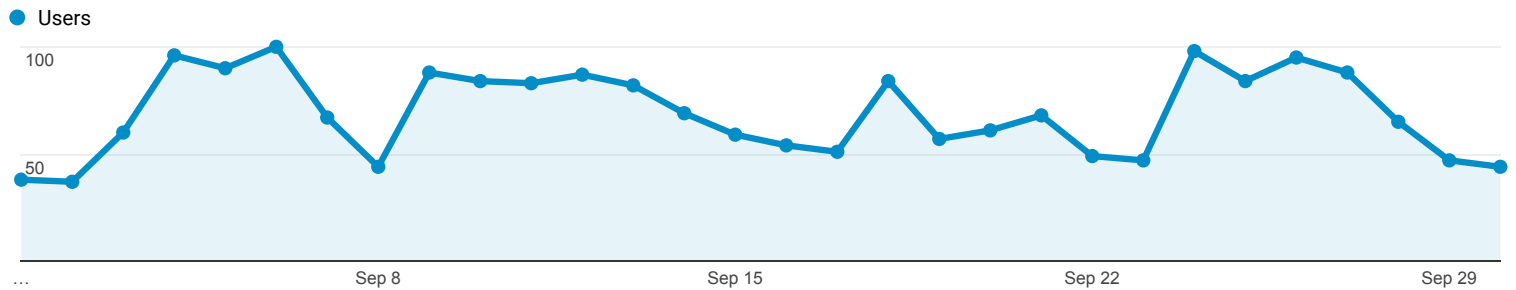

Mobile Devices Carriers

Sep 1, 2018 - Sep 30, 2018

All Users
14.52% Users

Explorer

Summary

Mobile Device Info	Acquisition			Behavior			Conversions Goal 1: Mobile IDB Access		
	Users	New Users	Sessions	Bounce Rate	Pages / Session	Avg. Session Duration	Mobile IDB Access (Goal 1 Conversion Rate)	Mobile IDB Access (Goal 1 Completions)	Mobile IDB Access (Goal 1 Value)
	1,657 % of Total: 14.52% (11,415)	1,468 % of Total: 17.52% (8,380)	2,397 % of Total: 8.25% (29,043)	46.73% Avg for View: 41.00% (13.96%)	1.94 Avg for View: 3.14 (-38.18%)	00:01:36 Avg for View: 00:04:54 (-67.41%)	2.71% Avg for View: 11.28% (-75.95%)	65 % of Total: 1.98% (3,275)	\$0.00 % of Total: 0.00% (\$0.00)
1. Apple iPhone	955 (57.63%)	848 (57.77%)	1,374 (57.32%)	46.51%	1.88	00:01:33	1.67%	23 (35.38%)	\$0.00 (0.00%)
2. Apple iPad	187 (11.29%)	167 (11.38%)	276 (11.51%)	42.39%	2.29	00:01:46	6.52%	18 (27.69%)	\$0.00 (0.00%)
3. Samsung SM-G950U Galaxy S8	45 (2.72%)	41 (2.79%)	64 (2.67%)	48.44%	1.61	00:00:50	3.12%	2 (3.08%)	\$0.00 (0.00%)
4. (not set)	29 (1.75%)	25 (1.70%)	36 (1.50%)	52.78%	1.69	00:00:36	2.78%	1 (1.54%)	\$0.00 (0.00%)
5. Microsoft Windows RT Tablet	21 (1.27%)	15 (1.02%)	43 (1.79%)	39.53%	3.44	00:03:32	27.91%	12 (18.46%)	\$0.00 (0.00%)
6. Samsung SM-G960U Galaxy S9	20 (1.21%)	19 (1.29%)	33 (1.38%)	39.39%	1.67	00:02:57	0.00%	0 (0.00%)	\$0.00 (0.00%)
7. Apple iPod	16 (0.97%)	16 (1.09%)	16 (0.67%)	93.75%	1.12	00:00:12	0.00%	0 (0.00%)	\$0.00 (0.00%)
8. Samsung SM-G930V Galaxy S7	16 (0.97%)	15 (1.02%)	18 (0.75%)	44.44%	1.50	00:01:15	0.00%	0 (0.00%)	\$0.00 (0.00%)
9. Google Pixel 2	14 (0.84%)	10 (0.68%)	19 (0.79%)	52.63%	2.16	00:02:37	5.26%	1 (1.54%)	\$0.00 (0.00%)
10. Samsung SM-G920V Galaxy S6	11 (0.66%)	7 (0.48%)	23 (0.96%)	52.17%	1.87	00:00:58	0.00%	0 (0.00%)	\$0.00 (0.00%)
11. Samsung SM-G930R4 Galaxy S7	11 (0.66%)	11 (0.75%)	14 (0.58%)	42.86%	2.00	00:00:50	0.00%	0 (0.00%)	\$0.00 (0.00%)
12. Google Pixel 2 XL	8 (0.48%)	8 (0.54%)	11 (0.46%)	18.18%	3.09	00:01:07	0.00%	0 (0.00%)	\$0.00 (0.00%)
13. Samsung SM-N950U Galaxy Note8	8 (0.48%)	9 (0.61%)	14 (0.58%)	28.57%	1.86	00:01:28	0.00%	0 (0.00%)	\$0.00 (0.00%)
14. Samsung SM-S327VL Galaxy J3 2017	8 (0.48%)	8 (0.54%)	12 (0.50%)	75.00%	2.17	00:00:39	0.00%	0 (0.00%)	\$0.00 (0.00%)
15. Google Pixel	7 (0.42%)	6 (0.41%)	11 (0.46%)	63.64%	1.82	00:00:30	0.00%	0 (0.00%)	\$0.00 (0.00%)
16. Samsung SM-G955U Galaxy S8+	6 (0.36%)	6 (0.41%)	7 (0.29%)	71.43%	1.00	00:00:02	0.00%	0 (0.00%)	\$0.00 (0.00%)