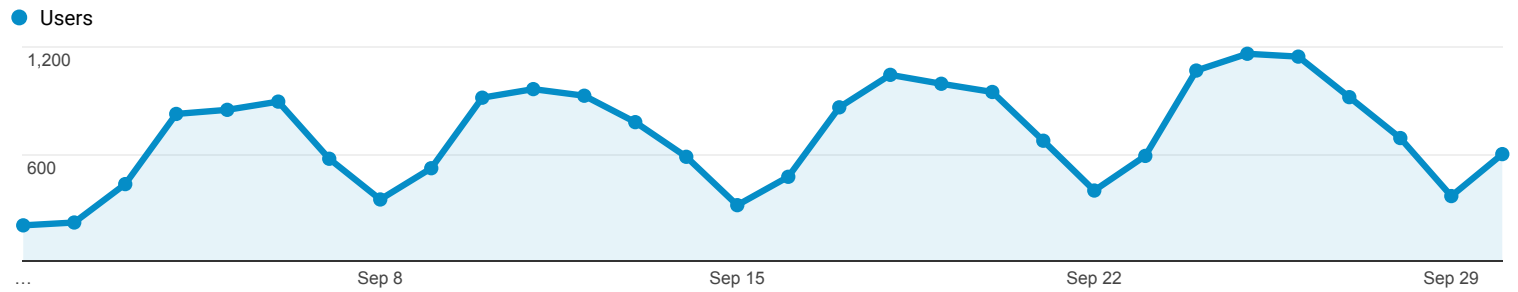

Device Overview

All Users
100.00% Users

Sep 1, 2018 - Sep 30, 2018

Explorer

Summary

Device Category	Acquisition			Behavior			Conversions Goal 1: Mobile IDB Access		
	Users	New Users	Sessions	Bounce Rate	Pages / Session	Avg. Session Duration	Mobile IDB Access (Goal 1 Conversion Rate)	Mobile IDB Access (Goal 1 Completions)	Mobile IDB Access (Goal 1 Value)
	11,415 % of Total: 100.00% (11,415)	8,388 % of Total: 100.10% (8,380)	29,043 % of Total: 100.00% (29,043)	41.00% Avg for View: 41.00% (0.00%)	3.14 Avg for View: 3.14 (0.00%)	00:04:54 Avg for View: 00:04:54 (0.00%)	11.28% Avg for View: 11.28% (0.00%)	3,275 % of Total: 100.00% (3,275)	\$0.00 % of Total: 0.00% (\$0.00)
1. desktop	9,766 (85.49%)	6,920 (82.50%)	26,646 (91.75%)	40.49%	3.25	00:05:12	12.05%	3,210 (98.02%)	\$0.00 (0.00%)
2. mobile	1,422 (12.45%)	1,262 (15.05%)	2,031 (6.99%)	47.22%	1.85	00:01:29	1.72%	35 (1.07%)	\$0.00 (0.00%)
3. tablet	235 (2.06%)	206 (2.46%)	366 (1.26%)	43.99%	2.46	00:02:12	8.20%	30 (0.92%)	\$0.00 (0.00%)