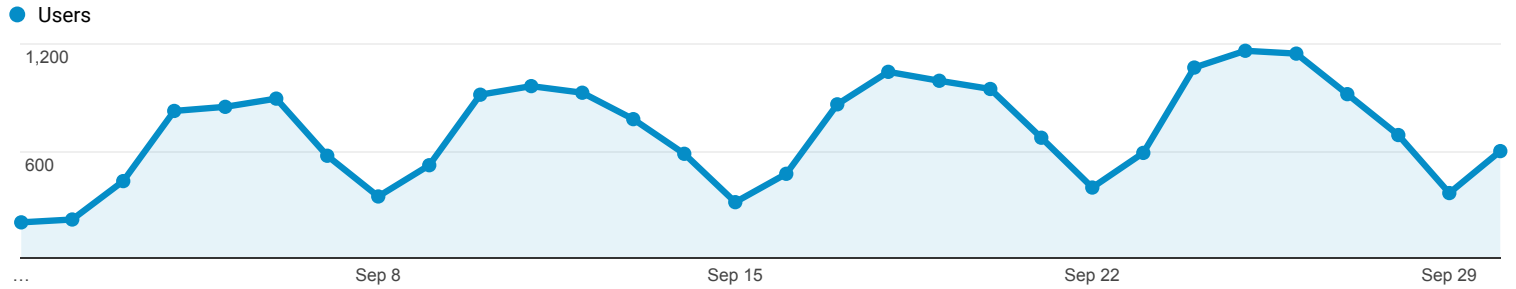

Browser & OS

All Users
100.00% Users

Sep 1, 2018 - Sep 30, 2018

Explorer

Summary

Browser	Acquisition			Behavior			Conversions Goal 1: Mobile IDB Access		
	Users	New Users	Sessions	Bounce Rate	Pages / Session	Avg. Session Duration	Mobile IDB Access (Goal 1 Conversion Rate)	Mobile IDB Access (Goal 1 Completions)	Mobile IDB Access (Goal 1 Value)
	11,415 % of Total: 100.00% (11,415)	8,388 % of Total: 100.10% (8,380)	29,043 % of Total: 100.00% (29,043)	41.00% Avg for View: 41.00% (0.00%)	3.14 Avg for View: 3.14 (0.00%)	00:04:54 Avg for View: 00:04:54 (0.00%)	11.28% Avg for View: 11.28% (0.00%)	3,275 % of Total: 100.00% (3,275)	\$0.00 % of Total: 0.00% (\$0.00)
1. Chrome	6,232 (54.79%)	4,363 (52.01%)	17,581 (60.53%)	40.31%	3.46	00:05:15	11.38%	2,001 (61.10%)	\$0.00 (0.00%)
2. Safari	2,532 (22.26%)	1,922 (22.91%)	5,578 (19.21%)	38.44%	2.57	00:02:56	10.67%	595 (18.17%)	\$0.00 (0.00%)
3. Firefox	1,000 (8.79%)	679 (8.09%)	3,077 (10.59%)	41.11%	2.78	00:06:31	13.55%	417 (12.73%)	\$0.00 (0.00%)
4. Edge	984 (8.65%)	855 (10.19%)	1,637 (5.64%)	49.97%	2.73	00:03:09	8.37%	137 (4.18%)	\$0.00 (0.00%)
5. Internet Explorer	452 (3.97%)	404 (4.82%)	924 (3.18%)	47.19%	2.93	00:08:32	12.88%	119 (3.63%)	\$0.00 (0.00%)
6. Safari (in-app)	65 (0.57%)	63 (0.75%)	66 (0.23%)	66.67%	1.33	00:00:24	3.03%	2 (0.06%)	\$0.00 (0.00%)
7. Android Webview	33 (0.29%)	33 (0.39%)	37 (0.13%)	59.46%	1.62	00:00:29	2.70%	1 (0.03%)	\$0.00 (0.00%)
8. Samsung Internet	26 (0.23%)	25 (0.30%)	32 (0.11%)	68.75%	1.88	00:01:57	3.12%	1 (0.03%)	\$0.00 (0.00%)
9. Opera	24 (0.21%)	20 (0.24%)	83 (0.29%)	57.83%	2.00	00:05:38	2.41%	2 (0.06%)	\$0.00 (0.00%)
10. Mozilla Compatible Agent	8 (0.07%)	8 (0.10%)	8 (0.03%)	100.00%	1.00	00:00:00	0.00%	0 (0.00%)	\$0.00 (0.00%)
11. Amazon Silk	5 (0.04%)	4 (0.05%)	6 (0.02%)	66.67%	1.50	00:01:26	0.00%	0 (0.00%)	\$0.00 (0.00%)
12. Android Browser	5 (0.04%)	4 (0.05%)	5 (0.02%)	100.00%	1.00	00:00:00	0.00%	0 (0.00%)	\$0.00 (0.00%)
13. Opera Mini	5 (0.04%)	5 (0.06%)	5 (0.02%)	40.00%	2.00	00:01:17	0.00%	0 (0.00%)	\$0.00 (0.00%)
14. UC Browser	2 (0.02%)	2 (0.02%)	2 (0.01%)	100.00%	1.00	00:00:00	0.00%	0 (0.00%)	\$0.00 (0.00%)
15. Puffin	1 (0.01%)	1 (0.01%)	2 (0.01%)	50.00%	3.50	00:00:52	0.00%	0 (0.00%)	\$0.00 (0.00%)