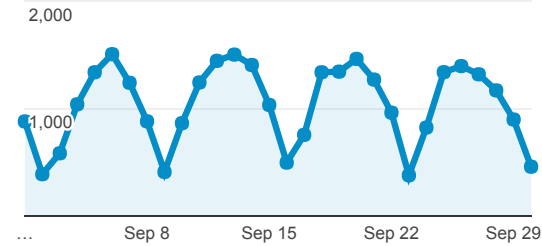

My Dashboard

Sep 1, 2017 - Sep 30, 2017

All Users
100.00% Sessions

Avg. Visit Duration

Avg. Session Duration

Visits by Traffic Type

organic referral direct

Visits and Pageviews by Mobile

Mobile (Including Tablet)	Sessions	Pageviews
No	28,459	83,033
Yes	2,724	4,881

Visits

Sessions

Visits

31,183

% of Total: 100.00% (31,183)

Visits and Pages / Visit by Keyword

Keyword	Sessions	Pages / Session
(not provided)	14,175	3.04
fogler libraray	65	1.42
fogler library	42	6.21
fogler library	32	2.34
https://library.umaine.edu/circulation/id-card-community-member/#other	28	1.18
https://library.umaine.edu/technical-services-toc/known-issues/	28	2.32
umaine library	17	5.41
fogler	9	3.22
fogler+library	9	1.67
folger library umaine	6	3.83