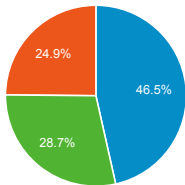

My Dashboard

Sep 1, 2017 - Sep 30, 2017

All Users
100.00% Sessions

Avg. Visit Duration

Avg. Session Duration

Visits by Traffic Type

organic referral direct

Visits and Pageviews by Mobile

Mobile (Including Tablet)	Sessions	Pageviews
No	28,459	83,033
Yes	2,724	4,881

Visits

Sessions

Visits

31,183

% of Total: 100.00% (31,183)

Visits and Pages / Visit by Keyword

Keyword	Sessions	Pages / Session
(not provided)	14,175	3.04
fogler libraray	65	1.42
fogler library	42	6.21
fogler library	32	2.34
https://library.umaine.edu/circulation/id-card-community-member/#other	28	1.18
https://library.umaine.edu/technical-services-toc/known-issues/	28	2.32
umaine library	17	5.41
fogler	9	3.22
fogler+library	9	1.67
folger library umaine	6	3.83