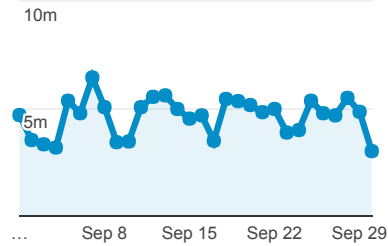

My Dashboard

Sep 1, 2017 - Sep 30, 2017

All Users
100.00% Sessions

Avg. Visit Duration

Avg. Session Duration

Visits by Traffic Type

organic referral direct

Visits and Pageviews by Mobile

Mobile (Including Tablet)	Sessions	Pageviews
No	28,459	83,033
Yes	2,724	4,881

Visits

Sessions

Visits

31,183

% of Total: 100.00% (31,183)

Visits and Pages / Visit by Keyword

Keyword	Sessions	Pages / Session
(not provided)	14,175	3.04
fogler libraray	65	1.42
fogler library	42	6.21
fogler library	32	2.34
https://library.umaine.edu/circulation/id-card-community-member/#other	28	1.18
https://library.umaine.edu/technical-services-toc/known-issues/	28	2.32
umaine library	17	5.41
fogler	9	3.22
fogler+library	9	1.67
folger library umaine	6	3.83