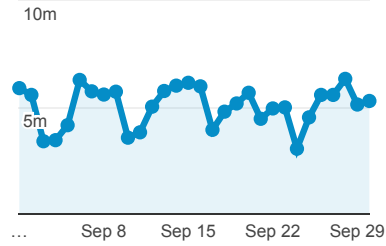

# My Dashboard

Sep 1, 2016 - Sep 30, 2016

**All Users**  
100.00% Sessions

## Avg. Visit Duration

Avg. Session Duration

## Visits

Sessions

## Pageviews

**100,892**

% of Total: 100.00% (100,892)