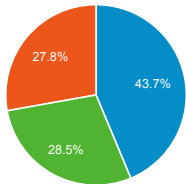

## Visits

Sessions

## Pageviews

**100,892**

% of Total: 100.00% (100,892)

## Pageviews by Page Title

Page Title	Pageviews
Fogler Library, University of Maine	42,170
Fogler Library: Indexes and Databases	17,059
Fogler Library: URSUS	4,942
Home - Subject Guides at University of Maine	4,828
Fogler Library: Reserves Search	3,152
Fogler Library: Hours	2,984
Fogler Library: E-journals	2,521
Home - CMJ 103: Public Speaking - Subject Guides at University of Maine	905
Search - Subject Guides at University of Maine	878
Raymond H. Fogler Library, University of Maine	716

## Visits by Traffic Type

organic referral direct