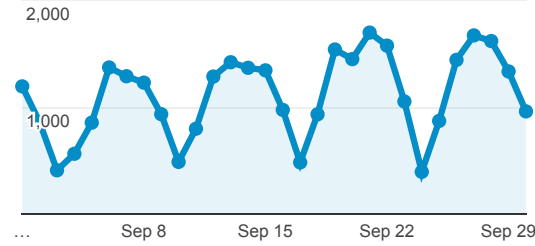

# My Dashboard

Sep 1, 2016 - Sep 30, 2016

**All Users**  
100.00% Sessions

## Avg. Visit Duration

Avg. Session Duration

## Visits

Sessions

## Pageviews

**100,892**

% of Total: 100.00% (100,892)