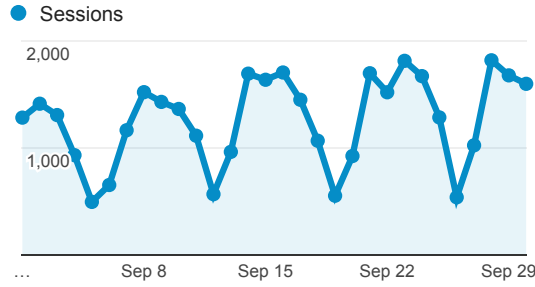

My Dashboard

Sep 1, 2015 - Sep 30, 2015

Avg. Visit Duration

Visits by Traffic Type

organic referral direct (not set)

Visits and Pageviews by Mobile

Mobile (Including Tablet)	Sessions	Pageviews
No	34,303	94,300
Yes	3,490	7,028

Visits

Visits

37,793
% of Total: 100.00% (37,793)

Visits and Pages / Visit by Keyword

Keyword	Sessions	Pages / Session
(not provided)	15,297	2.76
fogler library	66	2.36
umaine library	35	2.14
fogler	14	1.86
university of maine library	11	1.91
folger library	6	1.50
library.umaine.edu	6	1.00
umaine library hours	6	2.17
examples of subject encyclopedias	5	1.20
http://www.library.umaine.edu/ejournals/	5	1.00