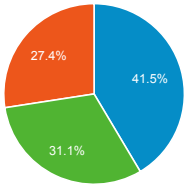

My Dashboard

Sep 1, 2015 - Sep 30, 2015

Avg. Visit Duration

Visits by Traffic Type

organic referral direct (not set)

Visits and Pageviews by Mobile

Mobile (Including Tablet)	Sessions	Pageviews
No	34,303	94,300
Yes	3,490	7,028

Visits

Visits

37,793
% of Total: 100.00% (37,793)

Visits and Pages / Visit by Keyword

Keyword	Sessions	Pages / Session
(not provided)	15,297	2.76
fogler library	66	2.36
umaine library	35	2.14
fogler	14	1.86
university of maine library	11	1.91
folger library	6	1.50
library.umaine.edu	6	1.00
umaine library hours	6	2.17
examples of subject encyclopedias	5	1.20
http://www.library.umaine.edu/ejournals/	5	1.00