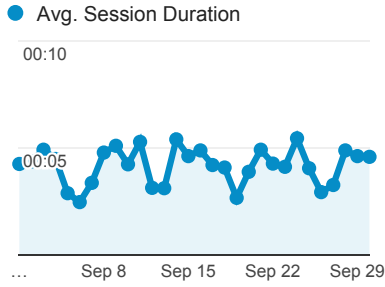

My Dashboard

Sep 1, 2015 - Sep 30, 2015

Avg. Visit Duration

Visits by Traffic Type

organic referral direct (not set)

Visits and Pageviews by Mobile

Mobile (Including Tablet)	Sessions	Pageviews
No	34,303	94,300
Yes	3,490	7,028