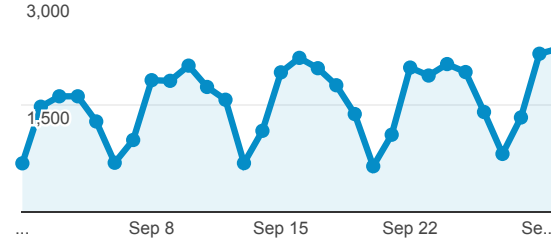

My Dashboard

Sep 1, 2014 - Sep 30, 2014

All Sessions
100.00%

+ Add Segment

Avg. Visit Duration

Avg. Session Duration

Visits by Traffic Type

referral organic direct

Visits and Pageviews by Mobile

Mobile (Including Tablet)	Sessions	Pageviews
No	42,410	135,855
Yes	3,700	8,749

Visits

Sessions

Visits

46,110

% of Total: 100.00% (46,110)

Visits and Pages / Visit by Keyword