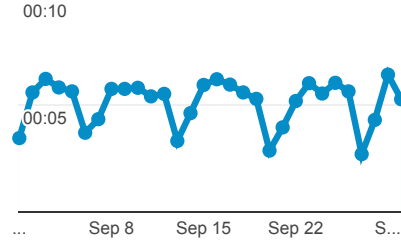

My Dashboard

Sep 1, 2014 - Sep 30, 2014

All Sessions
100.00%

+ Add Segment

Avg. Visit Duration

Avg. Session Duration

Visits by Traffic Type

referral organic direct

Visits and Pageviews by Mobile

Mobile (Including Tablet)	Sessions	Pageviews
No	42,410	135,855
Yes	3,700	8,749

Visits

Sessions

Visits

46,110

% of Total: 100.00% (46,110)

Visits and Pages / Visit by Keyword