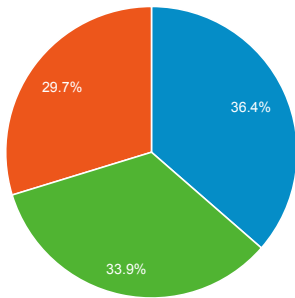

My Dashboard

Sep 1, 2014 - Sep 30, 2014

All Sessions
100.00%

+ Add Segment

Avg. Visit Duration

Avg. Session Duration

Visits by Traffic Type

referral organic direct

Visits and Pageviews by Mobile

Mobile (Including Tablet)	Sessions	Pageviews
No	42,410	135,855
Yes	3,700	8,749

Visits

Sessions

Visits

46,110

% of Total: 100.00% (46,110)

Visits and Pages / Visit by Keyword