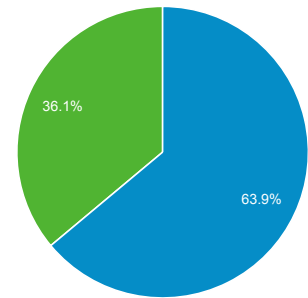

23,168 people visited this site

Visits 55,839	Unique Visitors 23,168	Pageviews 145,466
Pages / Visit 2.61	Avg. Visit Duration 00:02:51	Bounce Rate 54.12%
% New Visits 36.07%		

Returning Visitor (Blue) | New Visitor (Green)