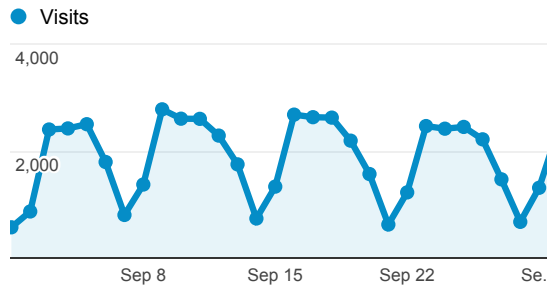

My Dashboard

Sep 1, 2013 - Sep 30, 2013

Avg. Visit Duration

Visits

Pageviews

145,466
% of Total: 100.00% (145,466)

Visits by Traffic Type

Visits