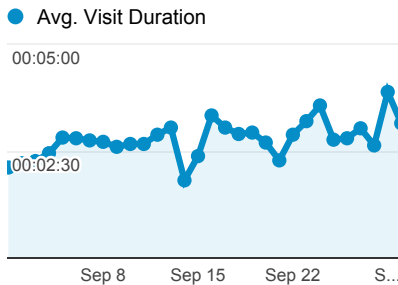

My Dashboard

Sep 1, 2013 - Sep 30, 2013

Avg. Visit Duration

Visits

Pageviews

145,466
% of Total: 100.00% (145,466)

Visits by Traffic Type

Visits