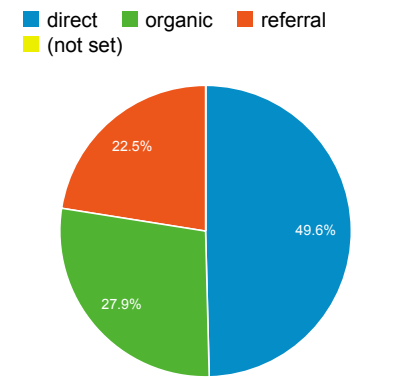

My Dashboard

Sep 1, 2013 - Sep 30, 2013

Avg. Visit Duration

Visits

Pageviews

145,466
% of Total: 100.00% (145,466)

Visits by Traffic Type

Visits

55,839
% of Total: 100.00% (55,839)

Visits and Pages / Visit by Keyword

| Keyword | Visits | Pages / Visit |
|---|--------|---------------|
| (not provided) | 11,077 | 2.70 |
| fogler library | 869 | 2.78 |
| http://library.umaine.edu/ | 760 | 1.50 |
| (not set) | 349 | 7.77 |
| umaine library | 294 | 2.60 |
| fogler | 134 | 2.87 |
| umaine fogler article request | 101 | 1.39 |
| umaine fogler | 95 | 2.82 |
| folger library | 74 | 2.31 |
| umaine fogler library | 65 | 2.62 |