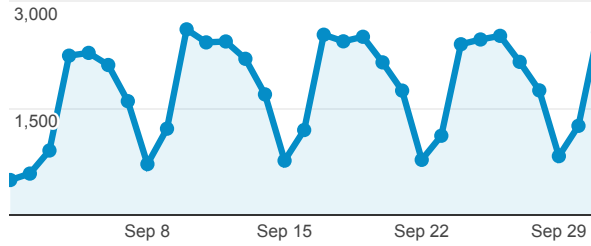

### Avg. Visit Duration

● Avg. Visit Duration

### Visits

● Visits

### Pageviews

**118,824**

% of Total: 100.00% (118,824)

### Visits by Traffic Type

- 58.04% direct**  
31,575 Visits
- 24.53% organic**  
13,348 Visits
- 17.41% referral**  
9,474 Visits