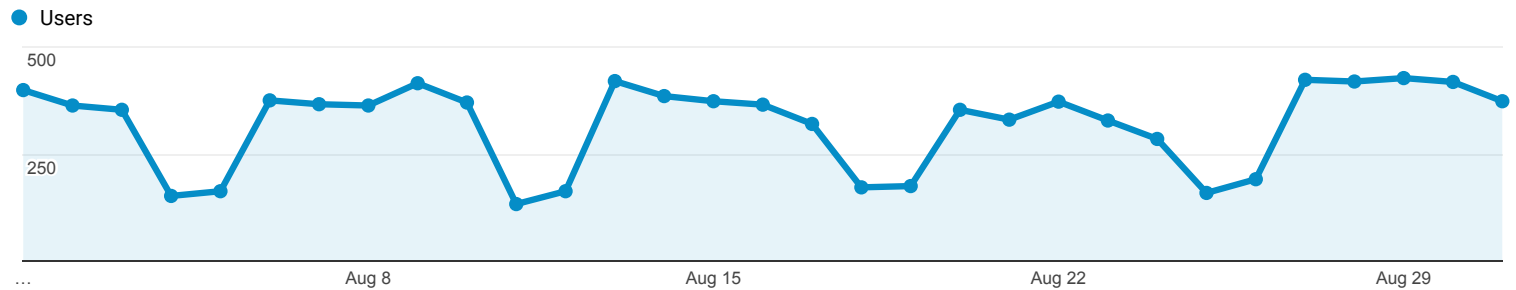

Traffic Sources

All Users
100.00% Users

Aug 1, 2018 - Aug 31, 2018

Explorer

Summary

Source / Medium	Acquisition			Behavior			Conversions Goal 1: Mobile IDB Access		
	Users	New Users	Sessions	Bounce Rate	Pages / Session	Avg. Session Duration	Mobile IDB Access (Goal 1 Conversion Rate)	Mobile IDB Access (Goal 1 Completions)	Mobile IDB Access (Goal 1 Value)
	5,405 <small>% of Total: 100.00% (5,405)</small>	3,604 <small>% of Total: 100.00% (3,604)</small>	14,191 <small>% of Total: 100.00% (14,191)</small>	43.94% <small>Avg for View: 43.94% (0.00%)</small>	2.22 <small>Avg for View: 2.22 (0.00%)</small>	00:03:34 <small>Avg for View: 00:03:34 (0.00%)</small>	12.19% <small>Avg for View: 12.19% (0.00%)</small>	1,730 <small>% of Total: 100.00% (1,730)</small>	\$0.00 <small>% of Total: 0.00% (\$0.00)</small>
1. google / organic	2,615 <small>(43.98%)</small>	1,623 <small>(45.03%)</small>	6,066 <small>(42.75%)</small>	45.37%	2.20	00:03:28	9.66%	586 <small>(33.87%)</small>	\$0.00 <small>(0.00%)</small>
2. (direct) / (none)	1,873 <small>(31.50%)</small>	1,357 <small>(37.65%)</small>	3,922 <small>(27.64%)</small>	48.29%	1.93	00:02:29	15.71%	616 <small>(35.61%)</small>	\$0.00 <small>(0.00%)</small>
3. umaine.edu / referral	269 <small>(4.52%)</small>	141 <small>(3.91%)</small>	710 <small>(5.00%)</small>	31.55%	2.64	00:03:27	22.11%	157 <small>(9.08%)</small>	\$0.00 <small>(0.00%)</small>
4. libguides.library.umaine.edu / referral	186 <small>(3.13%)</small>	8 <small>(0.22%)</small>	880 <small>(6.20%)</small>	36.59%	3.35	00:06:43	11.14%	98 <small>(5.66%)</small>	\$0.00 <small>(0.00%)</small>
5. umaine.summon.serialssolutions.com / referral	160 <small>(2.69%)</small>	2 <small>(0.06%)</small>	792 <small>(5.58%)</small>	45.58%	2.33	00:05:54	11.87%	94 <small>(5.43%)</small>	\$0.00 <small>(0.00%)</small>
6. bb.courses.maine.edu / referral	145 <small>(2.44%)</small>	64 <small>(1.78%)</small>	254 <small>(1.79%)</small>	54.33%	1.86	00:02:21	3.54%	9 <small>(0.52%)</small>	\$0.00 <small>(0.00%)</small>
7. maine-csm.symplicity.com / referral	118 <small>(1.98%)</small>	82 <small>(2.28%)</small>	189 <small>(1.33%)</small>	11.64%	1.69	00:09:08	0.53%	1 <small>(0.06%)</small>	\$0.00 <small>(0.00%)</small>
8. bing / organic	106 <small>(1.78%)</small>	71 <small>(1.97%)</small>	203 <small>(1.43%)</small>	40.39%	2.20	00:02:32	13.79%	28 <small>(1.62%)</small>	\$0.00 <small>(0.00%)</small>
9. digitalcommons.library.umaine.edu / referral	43 <small>(0.72%)</small>	10 <small>(0.28%)</small>	91 <small>(0.64%)</small>	31.87%	1.96	00:04:16	2.20%	2 <small>(0.12%)</small>	\$0.00 <small>(0.00%)</small>
10. yahoo / organic	43 <small>(0.72%)</small>	25 <small>(0.69%)</small>	64 <small>(0.45%)</small>	48.44%	1.95	00:01:43	10.94%	7 <small>(0.40%)</small>	\$0.00 <small>(0.00%)</small>
11. cryptometrics.net / referral	21 <small>(0.35%)</small>	21 <small>(0.58%)</small>	21 <small>(0.15%)</small>	61.90%	1.38	00:00:11	0.00%	0 <small>(0.00%)</small>	\$0.00 <small>(0.00%)</small>
12. libraries.maine.edu / referral	20 <small>(0.34%)</small>	10 <small>(0.28%)</small>	51 <small>(0.36%)</small>	19.61%	3.22	00:01:34	27.45%	14 <small>(0.81%)</small>	\$0.00 <small>(0.00%)</small>
13. ecoprime.net.ua / referral	19 <small>(0.32%)</small>	19 <small>(0.53%)</small>	19 <small>(0.13%)</small>	63.16%	1.37	00:00:09	0.00%	0 <small>(0.00%)</small>	\$0.00 <small>(0.00%)</small>
14. earniz-money.info / referral	18 <small>(0.30%)</small>	18 <small>(0.50%)</small>	18 <small>(0.13%)</small>	50.00%	1.50	00:00:51	0.00%	0 <small>(0.00%)</small>	\$0.00 <small>(0.00%)</small>
15. get-clickpy.info / referral	18 <small>(0.30%)</small>	18 <small>(0.50%)</small>	18 <small>(0.13%)</small>	55.56%	1.44	00:01:48	0.00%	0 <small>(0.00%)</small>	\$0.00 <small>(0.00%)</small>
16. duckduckgo.com / referral	16 <small>(0.27%)</small>	11 <small>(0.31%)</small>	25 <small>(0.18%)</small>	36.00%	2.08	00:00:56	12.00%	3 <small>(0.17%)</small>	\$0.00 <small>(0.00%)</small>
17. com.google.android.googlequicksearchbox / referral	14 <small>(0.24%)</small>	14 <small>(0.39%)</small>	14 <small>(0.10%)</small>	71.43%	1.71	00:00:47	0.00%	0 <small>(0.00%)</small>	\$0.00 <small>(0.00%)</small>