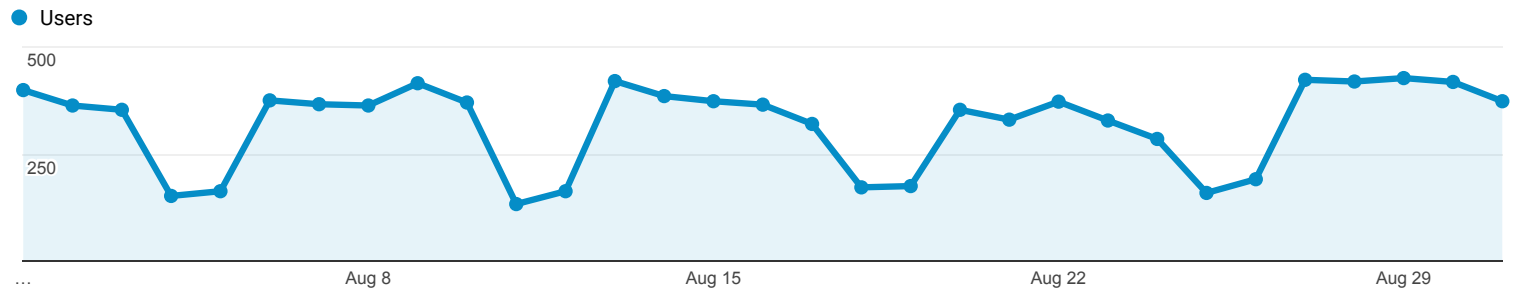

Device Overview

All Users
100.00% Users

Aug 1, 2018 - Aug 31, 2018

Explorer

Summary

Device Category	Acquisition			Behavior			Conversions Goal 1: Mobile IDB Access		
	Users	New Users	Sessions	Bounce Rate	Pages / Session	Avg. Session Duration	Mobile IDB Access (Goal 1 Conversion Rate)	Mobile IDB Access (Goal 1 Completions)	Mobile IDB Access (Goal 1 Value)
	5,405 % of Total: 100.00% (5,405)	3,604 % of Total: 100.00% (3,604)	14,191 % of Total: 100.00% (14,191)	43.94% Avg for View: 43.94% (0.00%)	2.22 Avg for View: 2.22 (0.00%)	00:03:34 Avg for View: 00:03:34 (0.00%)	12.19% Avg for View: 12.19% (0.00%)	1,730 % of Total: 100.00% (1,730)	\$0.00 % of Total: 0.00% (\$0.00)
1. desktop	4,595 (84.97%)	2,929 (81.27%)	13,115 (92.42%)	43.73%	2.26	00:03:44	12.93%	1,696 (98.03%)	\$0.00 (0.00%)
2. mobile	672 (12.43%)	563 (15.62%)	892 (6.29%)	47.76%	1.69	00:01:24	2.58%	23 (1.33%)	\$0.00 (0.00%)
3. tablet	141 (2.61%)	112 (3.11%)	184 (1.30%)	40.22%	2.23	00:02:11	5.98%	11 (0.64%)	\$0.00 (0.00%)