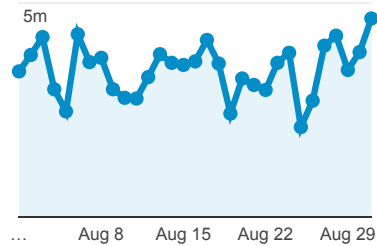

My Dashboard

Aug 1, 2018 - Aug 31, 2018

All Users
100.00% Sessions

Avg. Visit Duration

Avg. Session Duration

Visits

Sessions

Pageviews