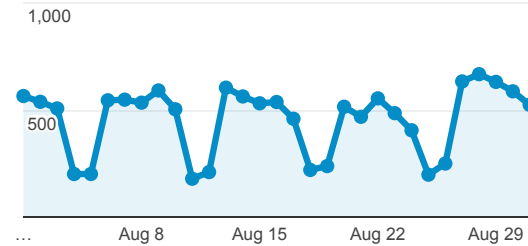

My Dashboard

Aug 1, 2018 - Aug 31, 2018

All Users
100.00% Sessions

Avg. Visit Duration

Avg. Session Duration

Visits

Sessions

Pageviews