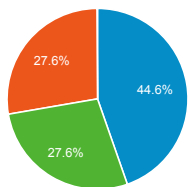

31,539
% of Total: 100.00% (31,539)

Pageviews by Page Title

Page Title	Pageviews
Raymond H. Fogler Library, University of Maine	14,408
Raymond H. Fogler Library Indexes and Databases	2,869
Fogler Library: Indexes and Databases	2,352
Raymond H. Fogler Library Ejournals	1,191
Fogler Library: Indexes and Databases Results	490
Student Employment Application Form - Raymond H. Fogler Library - University of Maine	450
Home - Subject Guides at University of Maine	391
Interlibrary Loan - Resource Delivery Services - Subject Guides at University of Maine	354
Books and ebooks - Raymond H. Fogler Library - University of Maine	328
Fogler Library Hours - Raymond H. Fogler Library - University of Maine	324

Visits by Traffic Type

organic direct referral email

Visits

14,191
% of Total: 100.00% (14,191)

Visits and Pages / Visit by Keyword

Keyword	Sessions	Pages / Session
(not provided)	6,298	2.19
https://libguides.library.umaine.edu/cmj103test/oralcitations?preview=54f2f92aebd0f6e058d857d7216b25e4	6	5.17
https://library.umaine.edu/indexesdb/dbdetails.asp?field=Name&search=Environment Complete	4	1.75
https://library.umaine.edu/speccol/special-collections-holdings/#SubjectAreasCollected	4	4.25
https://libguides.library.umaine.edu/cmj103test/oralcitations	3	3.33
https://library.umaine.edu/event/fake-news-misinformation-political-bias-news-literacy-21st-century/	3	1.00
fogler library	2	1.00
fogler hours	1	1.00
folger library	1	3.00
https://library.umaine.edu/	1	1.00