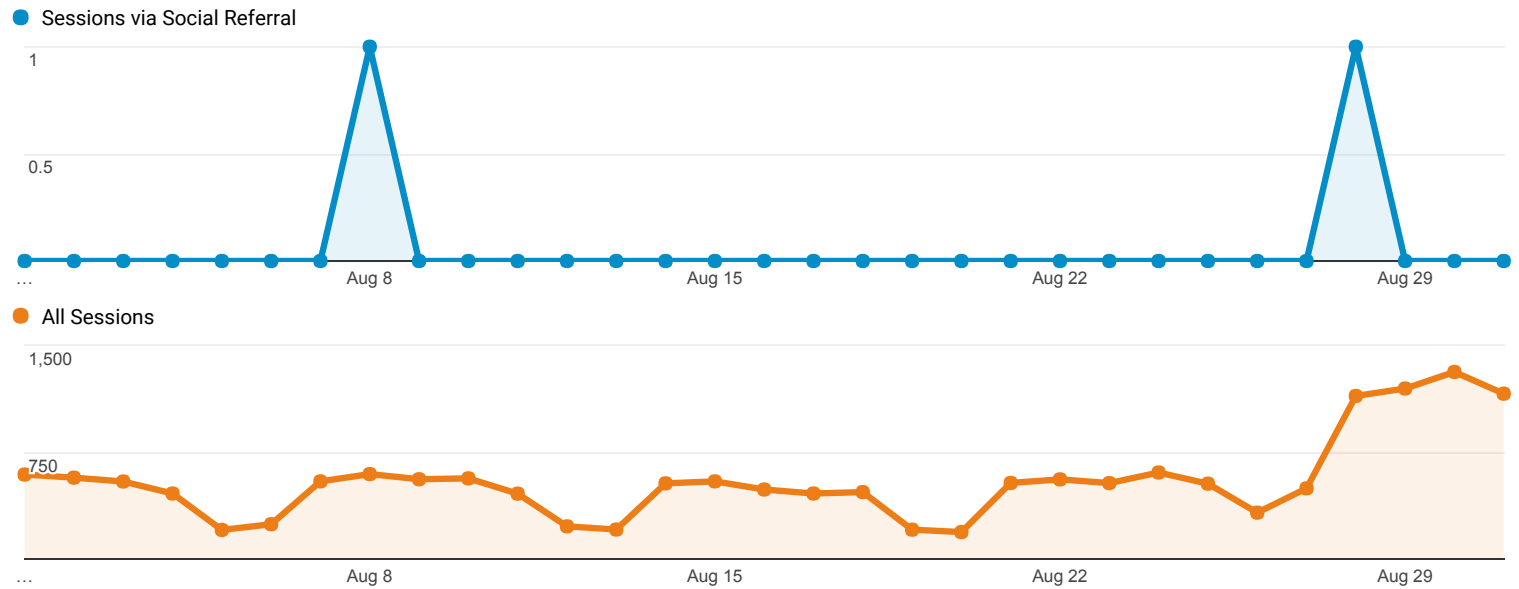

Aug 1, 2017 - Aug 31, 2017

Social Network Referrals

ALL » SOCIAL NETWORK: Blogger

All Users
0.01% Sessions

Social Referral

Shared URL	Sessions	Pageviews	Avg. Session Duration	Pages / Session
1. library.umaine.edu/	1 (50.00%)	1 (50.00%)	00:00:25	1.00
2. library.umaine.edu/404.html?from=http://lindquist-berryfamilytree.blogspot.com/&page=/localhistory/Town_Register_Lincolnville.pdf	1 (50.00%)	1 (50.00%)	00:00:13	1.00

Rows 1 - 2 of 2