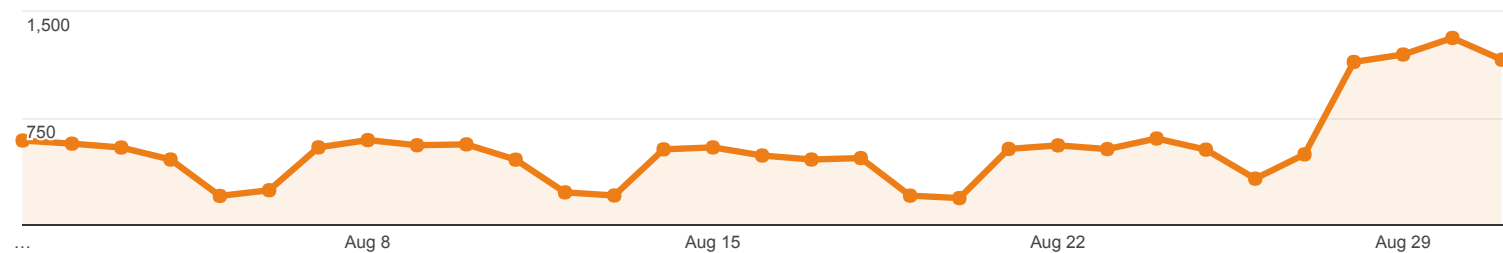

# Social Network Referrals

ALL » SOCIAL NETWORK: ResearchGate

All Users  
0.01% Sessions

## Social Referral

Sessions via Social Referral

All Sessions

Shared URL	Sessions	Pageviews	Avg. Session Duration	Pages / Session
1. <a href="https://library.umaine.edu/404.html?from=https://www.researchgate.net/&amp;page=/MaineAES/TechnicalBulletin/tb53.pdf">library.umaine.edu/404.html?from=https://www.researchgate.net/&amp;page=/MaineAES/TechnicalBulletin/tb53.pdf</a>	1 (100.00%)	1 (100.00%)	00:00:00	1.00