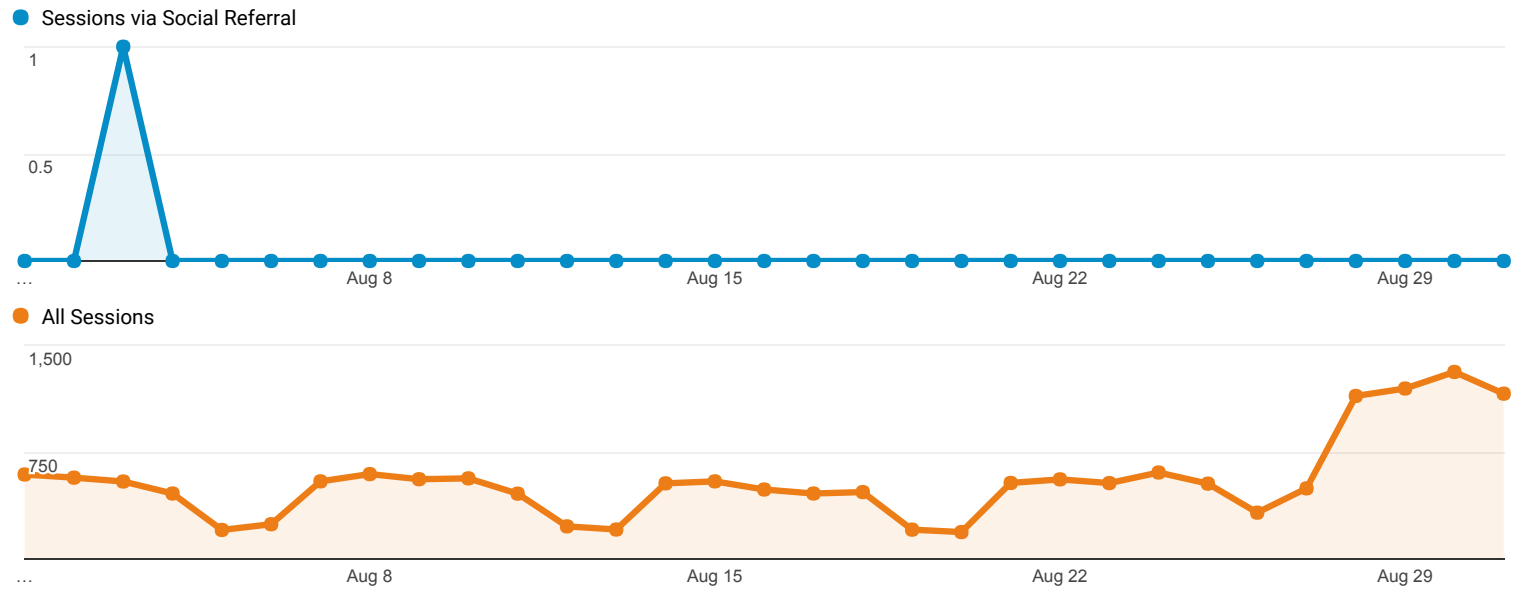

Aug 1, 2017 - Aug 31, 2017

Social Network Referrals

ALL » SOCIAL NETWORK: Wikia

All Users
0.01% Sessions

Social Referral

Shared URL	Sessions	Pageviews	Avg. Session Duration	Pages / Session
1. library.umaine.edu/404.html?from=http://familypedia.wikia.com/wiki/Thomas_Westbrook_(1675-1744)&page=wabanaki/Letters_of_Colonel.pdf	1 (100.00%)	1 (100.00%)	00:00:04	1.00

Rows 1 - 1 of 1