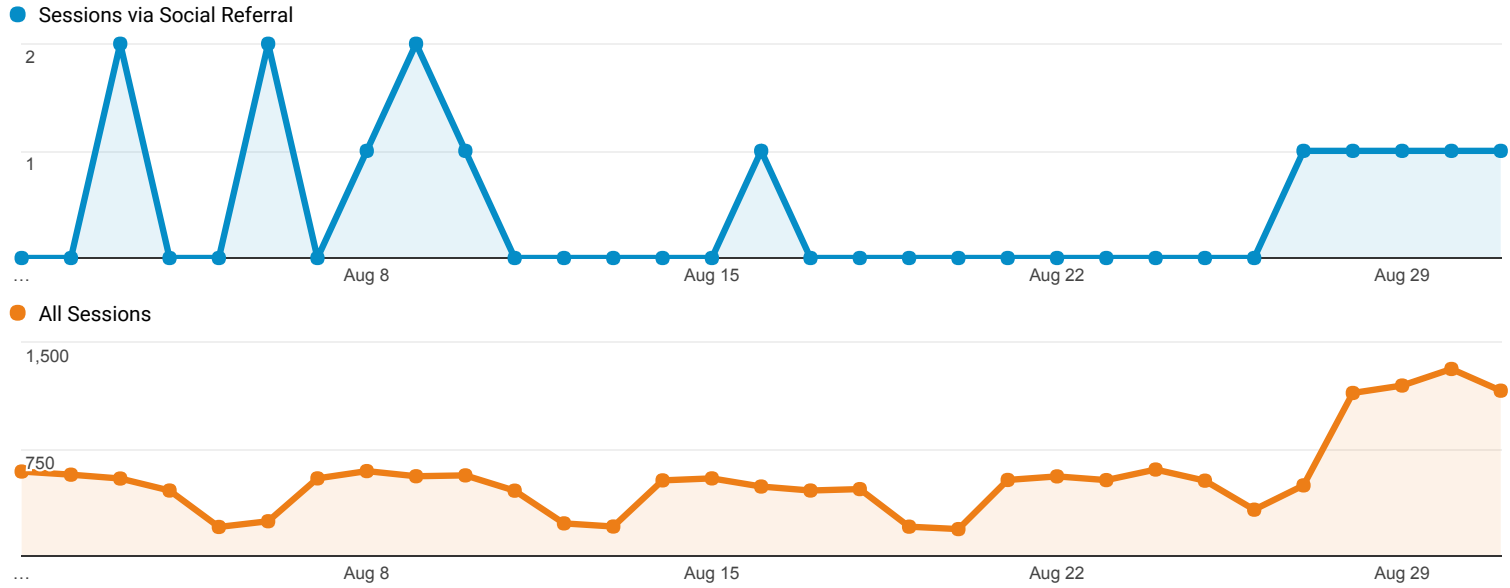

Aug 1, 2017 - Aug 31, 2017

Social Network Referrals

All Users
100.00% Sessions

Social Referral

Social Network	Sessions	Pageviews	Avg. Session Duration	Pages / Session
1. Facebook	7 (50.00%)	8 (53.33%)	00:00:16	1.14
2. Blogger	2 (14.29%)	2 (13.33%)	00:00:19	1.00
3. Ning	2 (14.29%)	2 (13.33%)	00:00:00	1.00
4. ResearchGate	1 (7.14%)	1 (6.67%)	00:00:00	1.00
5. Twitter	1 (7.14%)	1 (6.67%)	00:00:00	1.00
6. Wikia	1 (7.14%)	1 (6.67%)	00:00:04	1.00

Rows 1 - 6 of 6