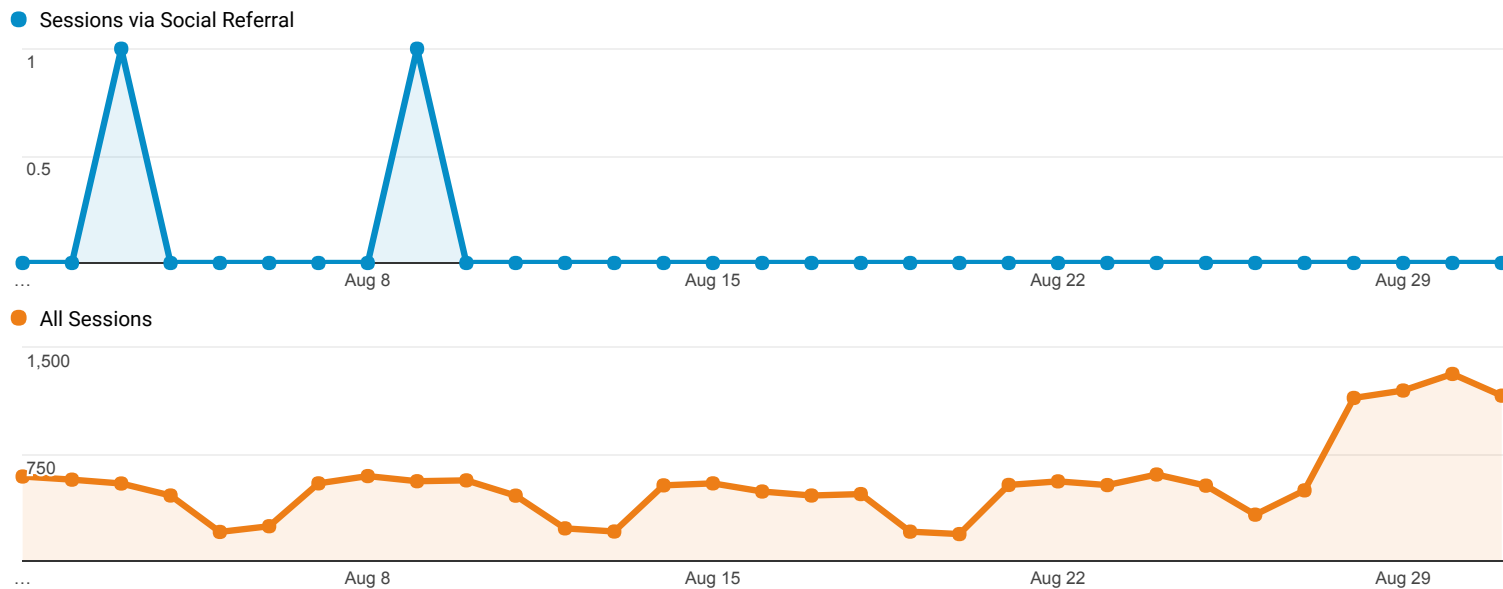

Aug 1, 2017 - Aug 31, 2017

Social Network Referrals

ALL » SOCIAL NETWORK: Ning

All Users
0.01% Sessions

Social Referral

Shared URL	Sessions	Pageviews	Avg. Session Duration	Pages / Session
1. library.umaine.edu/404.html?from=http://downeastmainegenealogy.ning.com/page/databases-1&page=/townreport/	2 (100.00%)	2 (100.00%)	00:00:00	1.00

Rows 1 - 1 of 1