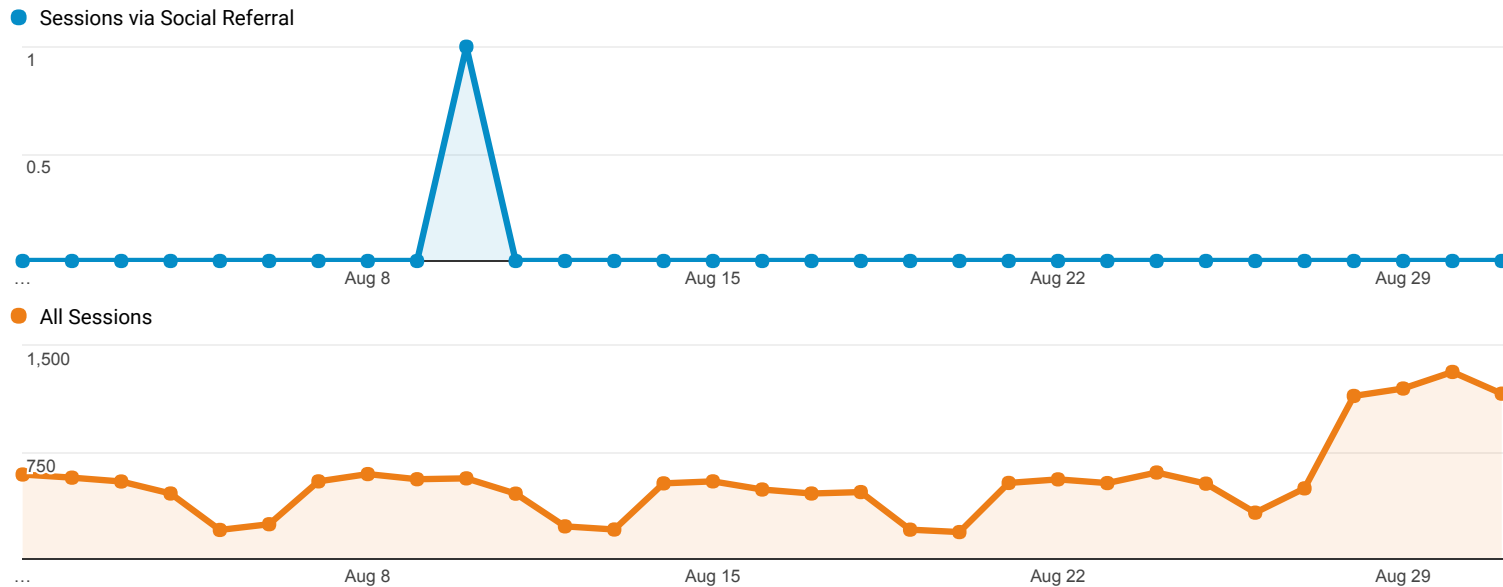

## Social Referral

Sessions via Social Referral

All Sessions

Shared URL	Sessions	Pageviews	Avg. Session Duration	Pages / Session
1. <a href="https://library.umaine.edu/404.html?from=https://www.researchgate.net/&amp;page=/MaineAES/TechnicalBulletin/tb53.pdf">library.umaine.edu/404.html?from=https://www.researchgate.net/&amp;page=/MaineAES/TechnicalBulletin/tb53.pdf</a>	1 (100.00%)	1 (100.00%)	00:00:00	1.00

Rows 1 - 1 of 1

Aug 1, 2017 - Aug 31, 2017

# Social Network Referrals

ALL » SOCIAL NETWORK: Twitter

All Users  
0.01% Sessions

## Social Referral

Shared URL	Sessions	Pageviews	Avg. Session Duration	Pages / Session
1. <a href="http://library.umaine.edu/">library.umaine.edu/</a>	1 (100.00%)	1 (100.00%)	00:00:00	1.00

Rows 1 - 1 of 1