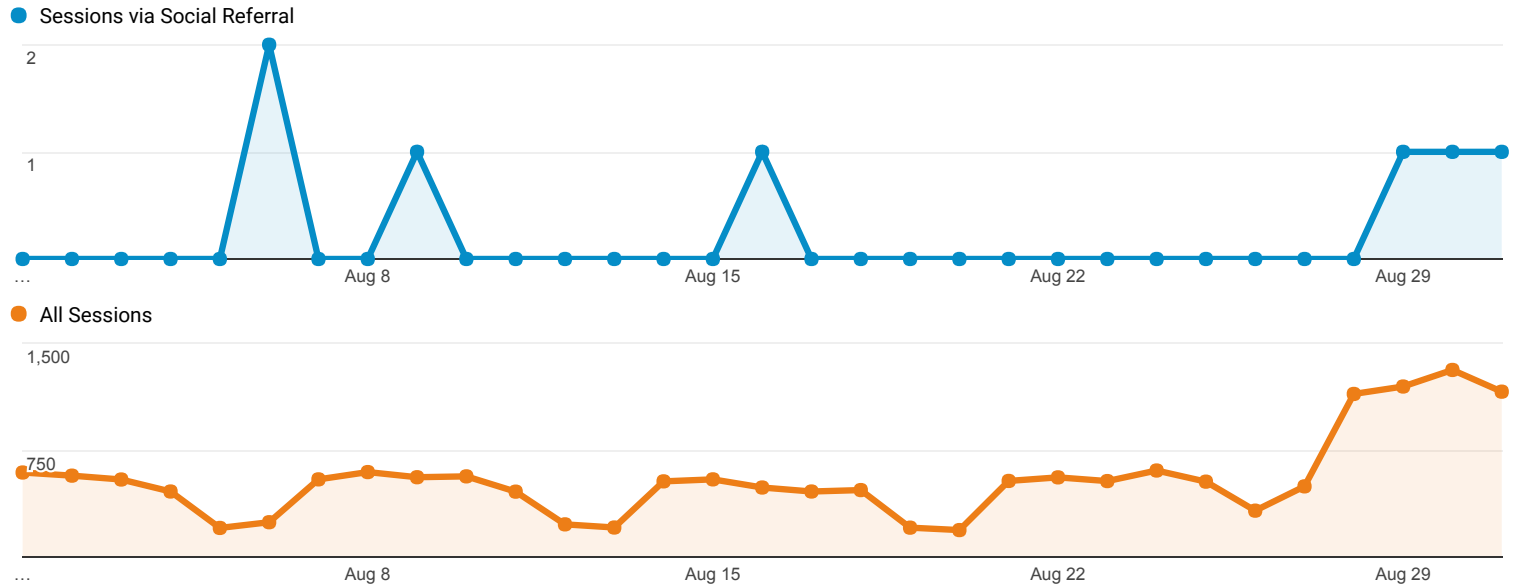

# Social Network Referrals

All Users  
100.00% Sessions

## Social Referral

Social Network	Sessions	Pageviews	Avg. Session Duration	Pages / Session
1. Facebook	7 (50.00%)	8 (53.33%)	00:00:16	1.14
2. Blogger	2 (14.29%)	2 (13.33%)	00:00:19	1.00
3. Ning	2 (14.29%)	2 (13.33%)	00:00:00	1.00
4. ResearchGate	1 (7.14%)	1 (6.67%)	00:00:00	1.00
5. Twitter	1 (7.14%)	1 (6.67%)	00:00:00	1.00
6. Wikia	1 (7.14%)	1 (6.67%)	00:00:04	1.00

# Social Network Referrals

ALL » SOCIAL NETWORK: Facebook

All Users  
0.04% Sessions

## Social Referral

Shared URL	Sessions	Pageviews	Avg. Session Duration	Pages / Session
1. <a href="http://library.umaine.edu/">library.umaine.edu/</a>	4 (57.14%)	5 (62.50%)	00:00:19	1.25
2. <a href="http://library.umaine.edu/404.html?from=http://m.facebook.com/&amp;page=/yearbooks/Nineties.htm">library.umaine.edu/404.html? from=http://m.facebook.com/&amp;page=/yearbooks/Nineties.htm</a>	1 (14.29%)	1 (12.50%)	00:00:03	1.00
3. <a href="http://library.umaine.edu/ambassadors/">library.umaine.edu/ambassadors/</a>	1 (14.29%)	1 (12.50%)	00:00:19	1.00
4. <a href="http://library.umaine.edu/hours/">library.umaine.edu/hours/</a>	1 (14.29%)	1 (12.50%)	00:00:12	1.00