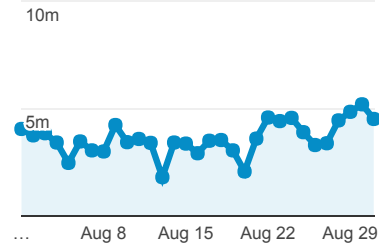

My Dashboard

Aug 1, 2017 - Aug 31, 2017

All Users
100.00% Sessions

Avg. Visit Duration

Avg. Session Duration

Visits

Sessions

Pageviews

38,890
% of Total: 100.00% (38,890)

Visits by Traffic Type

organic direct referral email

Visits

17,096
% of Total: 100.00% (17,096)

Visits and Pageviews by Mobile

Mobile (Including Tablet)	Sessions	Pageviews
No	15,643	36,399
Yes	1,453	2,491