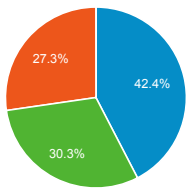

My Dashboard

Aug 1, 2017 - Aug 31, 2017

All Users
100.00% Sessions

Avg. Visit Duration

Avg. Session Duration

Visits

Sessions

Pageviews

38,890
% of Total: 100.00% (38,890)

Visits by Traffic Type

organic direct referral email

Visits

17,096
% of Total: 100.00% (17,096)

Visits and Pageviews by Mobile

Mobile (Including Tablet)	Sessions	Pageviews
No	15,643	36,399
Yes	1,453	2,491