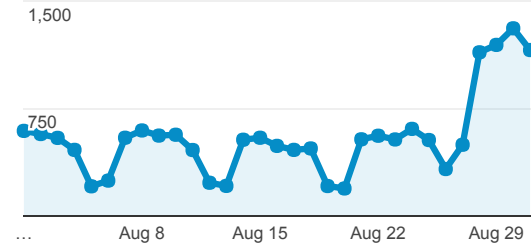

My Dashboard

Aug 1, 2017 - Aug 31, 2017

All Users
100.00% Sessions

Avg. Visit Duration

Avg. Session Duration

Visits

Sessions

Pageviews

38,890
% of Total: 100.00% (38,890)

Visits by Traffic Type

organic direct referral email

Visits

17,096
% of Total: 100.00% (17,096)

Visits and Pageviews by Mobile

Mobile (Including Tablet)	Sessions	Pageviews
No	15,643	36,399
Yes	1,453	2,491