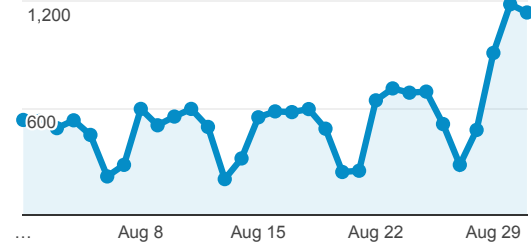

## Avg. Visit Duration

Avg. Session Duration

## Visits by Traffic Type

organic direct referral

## Visits and Pageviews by Mobile

Mobile (Including Tablet)	Sessions	Pageviews
No	15,525	40,997
Yes	1,318	2,689

## Visits

Sessions