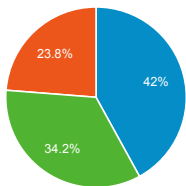

## Avg. Visit Duration

Avg. Session Duration

## Visits by Traffic Type

organic direct referral