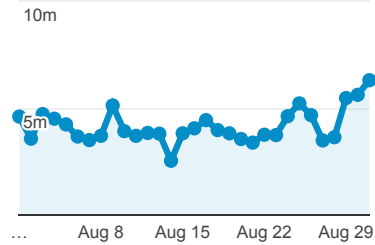

# My Dashboard

Aug 1, 2016 - Aug 31, 2016

All Users  
100.00% Sessions

## Avg. Visit Duration

Avg. Session Duration

## Pageviews

43,686

% of Total: 100.00% (43,686)