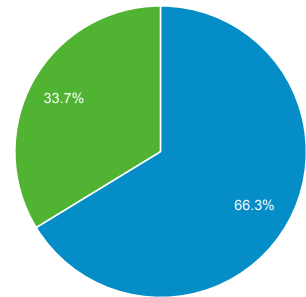

Aug 1, 2015 - Aug 31, 2015

Visitor Overview

All Sessions
100.00%

Overview

Sessions
17,955

Users
7,798

Pageviews
44,551

Pages / Session
2.48

Avg. Session Duration
00:03:51

Bounce Rate
47.21%

% New Sessions
33.72%

Returning Visitor (blue) New Visitor (green)

Language	Sessions	% Sessions
1. en-us	17,410	96.96%
2. zh-cn	155	0.86%
3. en-gb	59	0.33%
4. en	42	0.23%
5. pt-br	32	0.18%
6. de	26	0.14%
7. zh-tw	26	0.14%
8. pl	21	0.12%
9. fr-fr	19	0.11%
10. es	15	0.08%