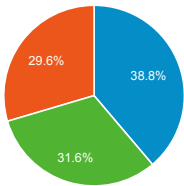

## Avg. Visit Duration

Avg. Session Duration

## Visits by Traffic Type

organic direct referral