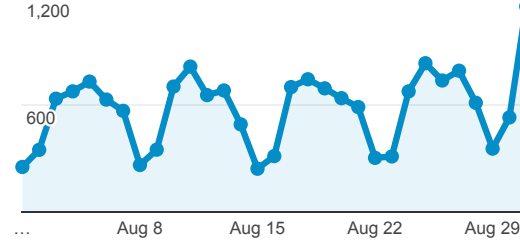

## Avg. Visit Duration

Avg. Session Duration

## Visits by Traffic Type

organic direct referral

## Visits and Pageviews by Mobile

Mobile (Including Tablet)	Sessions	Pageviews
No	16,422	41,540
Yes	1,533	3,011

## Visits

Sessions