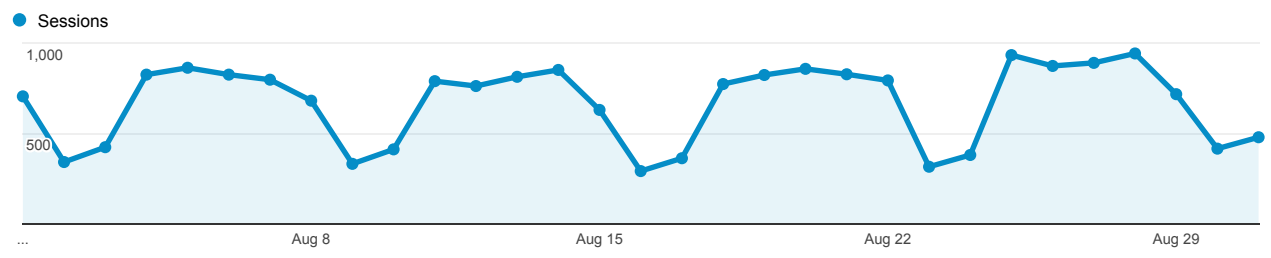

Aug 1, 2014 - Aug 31, 2014

Traffic Sources

All Sessions
100.00%

+ Add Segment

Explorer

Summary

Source / Medium	Acquisition			Behavior			Conversions		
	Sessions	% New Sessions	New Users	Bounce Rate	Pages / Session	Avg. Session Duration	Mobile IDB Access (Goal 1 Conversion Rate)	Mobile IDB Access (Goal 1 Completions)	Mobile IDB Access (Goal 1 Value)
	20,788 % of Total: 100.00% (20,788)	37.71% Site Avg: 37.69% (0.05%)	7,839 % of Total: 100.05% (7,835)	48.20% Site Avg: 48.20% (0.00%)	2.83 Site Avg: 2.83 (0.00%)	00:04:21 Site Avg: 00:04:21 (0.00%)	12.95% Site Avg: 12.95% (0.00%)	2,692 % of Total: 100.00% (2,692)	\$0.00 % of Total: 0.00% (\$0.00)
1. (direct) / (none)	7,241 (34.83%)	47.49%	3,439 (43.87%)	54.41%	2.43	00:03:38	12.53%	907 (33.69%)	\$0.00 (0.00%)
2. google / organic	6,456 (31.06%)	27.59%	1,781 (22.72%)	47.55%	2.57	00:03:56	16.99%	1,097 (40.75%)	\$0.00 (0.00%)
3. library.umaine.edu / referral	2,986 (14.36%)	32.32%	965 (12.31%)	41.33%	4.10	00:06:54	2.81%	84 (3.12%)	\$0.00 (0.00%)
4. umaine.edu / referral	1,521 (7.32%)	31.43%	478 (6.10%)	29.59%	3.34	00:03:53	23.21%	353 (13.11%)	\$0.00 (0.00%)
5. bing / organic	456 (2.19%)	27.41%	125 (1.59%)	48.46%	2.82	00:06:03	16.23%	74 (2.75%)	\$0.00 (0.00%)
6. libraries.maine.edu / referral	387 (1.86%)	32.04%	124 (1.58%)	37.98%	3.32	00:03:53	16.80%	65 (2.41%)	\$0.00 (0.00%)
7. maine.gov / referral	166 (0.80%)	83.13%	138 (1.76%)	57.23%	1.99	00:02:47	1.20%	2 (0.07%)	\$0.00 (0.00%)
8. qq4nm4zz3u.search.serialssolutions.com / referral	152 (0.73%)	1.97%	3 (0.04%)	30.26%	2.95	00:04:19	24.34%	37 (1.37%)	\$0.00 (0.00%)
9. yahoo / organic	141 (0.68%)	53.19%	75 (0.96%)	43.97%	2.70	00:04:37	12.77%	18 (0.67%)	\$0.00 (0.00%)
10. umaine.beta.libguides.com / referral	122 (0.59%)	0.82%	1 (0.01%)	51.64%	4.07	00:08:53	9.84%	12 (0.45%)	\$0.00 (0.00%)
11. development.library.umaine.edu / referral	116 (0.56%)	1.72%	2 (0.03%)	31.03%	4.30	00:16:34	2.59%	3 (0.11%)	\$0.00 (0.00%)
12. themindunleashed.org / referral	94 (0.45%)	96.81%	91 (1.16%)	94.68%	1.12	00:00:25	0.00%	0 (0.00%)	\$0.00 (0.00%)
13. taringa.net / referral	60 (0.29%)	100.00%	60 (0.77%)	93.33%	1.08	00:00:10	0.00%	0 (0.00%)	\$0.00 (0.00%)
14. accionpreferente.com / referral	56 (0.27%)	100.00%	56 (0.71%)	94.64%	1.05	00:00:07	0.00%	0 (0.00%)	\$0.00 (0.00%)
15. mainegenealogy.net / referral	51 (0.25%)	84.31%	43 (0.55%)	41.18%	2.25	00:02:38	5.88%	3 (0.11%)	\$0.00 (0.00%)
16. 130.111.64.3 / referral	49 (0.24%)	0.00%	0 (0.00%)	44.90%	2.57	00:08:00	0.00%	0 (0.00%)	\$0.00 (0.00%)
17. aol / organic	38 (0.18%)	78.95%	30 (0.38%)	76.32%	2.45	00:03:45	0.00%	0 (0.00%)	\$0.00 (0.00%)
18. umainealumni.com / referral	38 (0.18%)	65.79%	25 (0.32%)	10.53%	6.74	00:12:16	0.00%	0 (0.00%)	\$0.00 (0.00%)
19. ursus.maine.edu / referral	34 (0.16%)	32.35%	11 (0.14%)	64.71%	2.24	00:02:32	0.00%	0 (0.00%)	\$0.00 (0.00%)
20. thinkinghumanity.com / referral	33 (0.16%)	84.85%	28 (0.36%)	96.97%	1.03	00:00:04	0.00%	0 (0.00%)	\$0.00 (0.00%)
21. forest.umaine.edu / referral	28 (0.13%)	17.86%	5 (0.06%)	32.14%	2.82	00:08:37	3.57%	1 (0.04%)	\$0.00 (0.00%)
22. umaine.summon.serialssolutions.com / referral	28 (0.13%)	3.57%	1 (0.01%)	42.86%	2.36	00:03:25	14.29%	4 (0.15%)	\$0.00 (0.00%)
23. ask / organic	27 (0.13%)	40.74%	11 (0.14%)	33.33%	2.81	00:03:15	11.11%	3 (0.11%)	\$0.00 (0.00%)
24. marcandangel.com / referral	27 (0.13%)	96.30%	26 (0.33%)	88.89%	1.33	00:02:43	3.70%	1 (0.04%)	\$0.00 (0.00%)
25. facebook.com / referral	19 (0.09%)	26.32%	5 (0.06%)	31.58%	9.05	00:10:45	0.00%	0 (0.00%)	\$0.00 (0.00%)
26. search.tb.ask.com / referral	17 (0.08%)	64.71%	11 (0.14%)	52.94%	2.29	00:02:50	0.00%	0 (0.00%)	\$0.00 (0.00%)