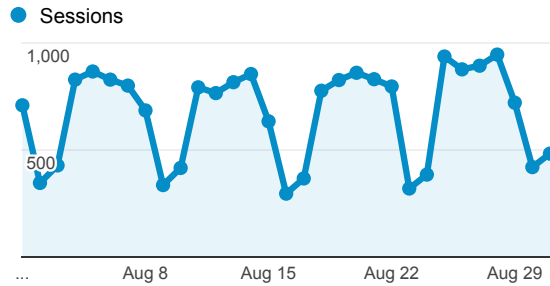

My Dashboard

Aug 1, 2014 - Aug 31, 2014

All Sessions
100.00%

+ Add Segment

Avg. Visit Duration

Visits by Traffic Type

■ direct ■ organic ■ referral

Visits and Pageviews by Mobile

Mobile (Including Tablet)	Sessions	Pageviews
No	19,422	55,699
Yes	1,366	3,033

Visits

Visits

20,788
% of Total: 100.00% (20,788)

Visits and Pages / Visit by Keyword

Keyword	Sessions	Pages / Session
(not provided)	6,262	2.58
fogler	155	2.41
fogler library	83	4.82
umaine library	63	2.84
nancy lewis university maine	30	1.83
fogler library maine	21	5.48
fogler hours	15	4.93
umaine fogler	14	2.14
www.library.umaine.bulletins	13	3.00
university of maine yearbooks	10	1.70