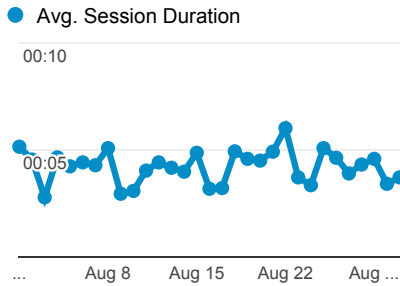

My Dashboard

Aug 1, 2014 - Aug 31, 2014

All Sessions
100.00%

+ Add Segment

Avg. Visit Duration

Visits by Traffic Type

■ direct ■ organic ■ referral

Visits and Pageviews by Mobile

Mobile (Including Tablet)	Sessions	Pageviews
No	19,422	55,699
Yes	1,366	3,033

Visits

Visits

20,788
% of Total: 100.00% (20,788)

Visits and Pages / Visit by Keyword

Keyword	Sessions	Pages / Session
(not provided)	6,262	2.58
fogler	155	2.41
fogler library	83	4.82
umaine library	63	2.84
nancy lewis university maine	30	1.83
fogler library maine	21	5.48
fogler hours	15	4.93
umaine fogler	14	2.14
www.library.umaine.bulletins	13	3.00
university of maine yearbooks	10	1.70