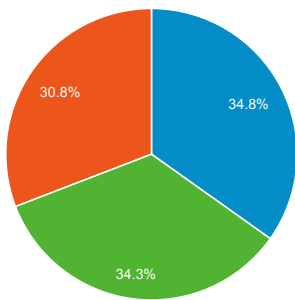

My Dashboard

Aug 1, 2014 - Aug 31, 2014

All Sessions
100.00%

+ Add Segment

Avg. Visit Duration

Visits by Traffic Type

■ direct ■ organic ■ referral

Visits and Pageviews by Mobile

Mobile (Including Tablet)	Sessions	Pageviews
No	19,422	55,699
Yes	1,366	3,033

Visits

Visits

20,788
% of Total: 100.00% (20,788)

Visits and Pages / Visit by Keyword

Keyword	Sessions	Pages / Session
(not provided)	6,262	2.58
fogler	155	2.41
fogler library	83	4.82
umaine library	63	2.84
nancy lewis university maine	30	1.83
fogler library maine	21	5.48
fogler hours	15	4.93
umaine fogler	14	2.14
www.library.umaine.bulletins	13	3.00
university of maine yearbooks	10	1.70