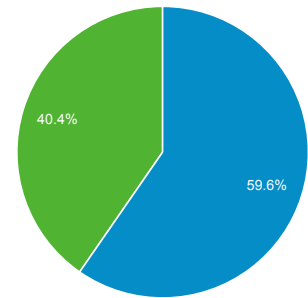

Visitor Overview

Aug 1, 2013 - Aug 31, 2013

100.00% of visits

Overview

11,884 people visited this site

Returning Visitor (Blue) | New Visitor (Green)

Language	Visits	% Visits
1. en-us	23,797	97.08%
2. en	193	0.79%
3. en-gb	125	0.51%
4. zh-cn	89	0.36%
5. fr-fr	56	0.23%
6. de-de	32	0.13%
7. es-es	26	0.11%
8. ko	24	0.10%
9. es	22	0.09%
10. fr	22	0.09%