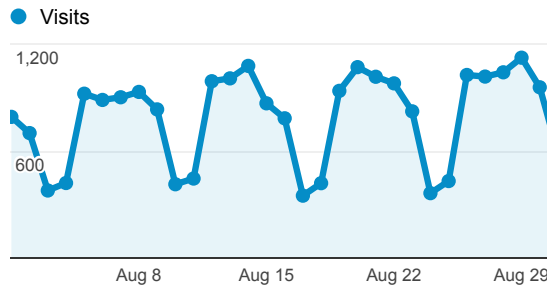

My Dashboard

Aug 1, 2013 - Aug 31, 2013

Avg. Visit Duration

Visits

Pageviews

55,642
% of Total: 100.00% (55,642)

Pageviews by Page Title

Page Title	Pageviews
Fogler Library, the University of Maine	18,408
Fogler Library	7,447
Fogler Library: Indexes and Databases	6,944
Fogler Library: Ejournals@UMaine	2,616
Fogler Library: URSUS	1,185
Fogler Library: Hours	1,162
Fogler Library: Subject Portals	588
Fogler Library: Services	491
Fogler Library: Maine Town Reports: Holdings by Town	467
Fogler Library: E-journals	428