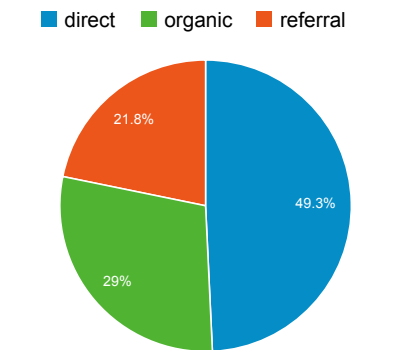

My Dashboard

Aug 1, 2013 - Aug 31, 2013

Avg. Visit Duration

Visits

Pageviews

55,642
% of Total: 100.00% (55,642)

Pageviews by Page Title

Page Title	Pageviews
Fogler Library, the University of Maine	18,408
Fogler Library	7,447
Fogler Library: Indexes and Databases	6,944
Fogler Library: Ejournals@UMaine	2,616
Fogler Library: URSUS	1,185
Fogler Library: Hours	1,162
Fogler Library: Subject Portals	588
Fogler Library: Services	491
Fogler Library: Maine Town Reports: Holdings by Town	467
Fogler Library: E-journals	428

Visits by Traffic Type

Visits

24,513
% of Total: 100.00% (24,513)

Visits and Pages / Visit by Keyword

Keyword	Visits	Pages / Visit
(not provided)	4,018	2.27
fogler library	487	2.51
(not set)	180	3.77
umaine library	158	1.94
umaine fogler article request	150	1.44
http://library.umaine.edu/	134	1.83
library.umaine.edu	85	1.39
umaine electronic thesis	73	1.03
www.umaine.edu/library	66	1.88
fogler	63	1.98