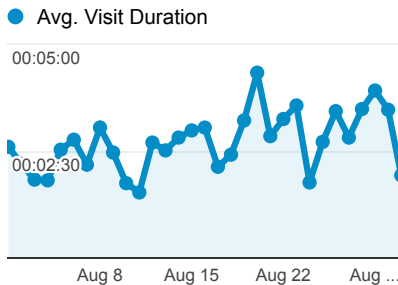

My Dashboard

Aug 1, 2013 - Aug 31, 2013

Avg. Visit Duration

Visits

Pageviews

55,642
% of Total: 100.00% (55,642)

Pageviews by Page Title

Page Title	Pageviews
Fogler Library, the University of Maine	18,408
Fogler Library	7,447
Fogler Library: Indexes and Databases	6,944
Fogler Library: Ejournals@UMaine	2,616
Fogler Library: URSUS	1,185
Fogler Library: Hours	1,162
Fogler Library: Subject Portals	588
Fogler Library: Services	491
Fogler Library: Maine Town Reports: Holdings by Town	467
Fogler Library: E-journals	428