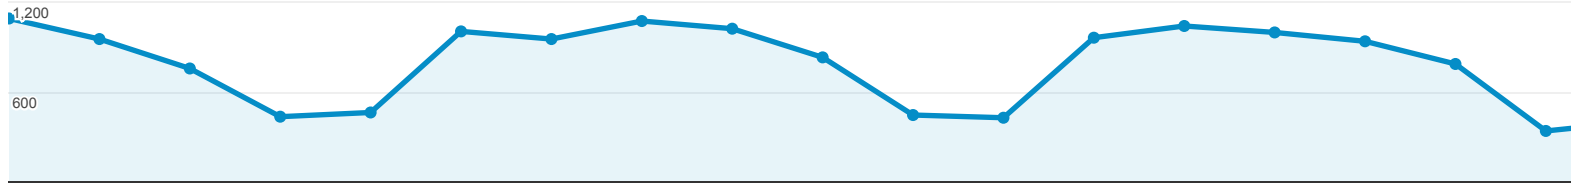

Rows 1 - 500 of 724

Exit Pages

100% of exits: 100.00%

Explorer

Site Usage

Exits

Exits
25,709
% of Total: 100.00% (25,709)

Pageviews
58,499
% of Total: 100.00% (58,499)