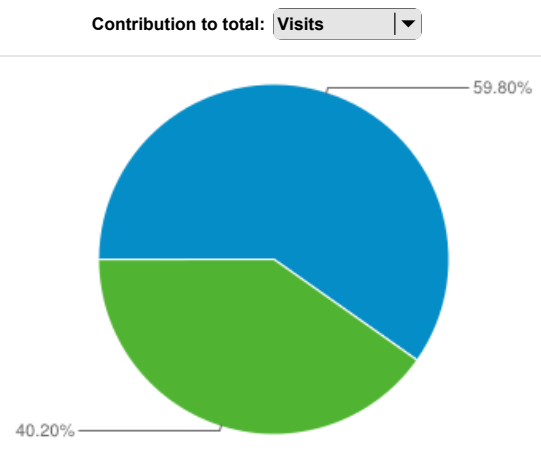

New vs Returning

% of visits: 100.00%

Explorer

Site Usage

|  |   |   |   |
|--|---|---|---|
| <p>Visits</p> <p><b>25,709</b></p> <p>% of Total: 100.00% (25,709)</p> | <p>Pages / Visit</p> <p><b>2.28</b></p> <p>Site Avg: 2.28 (0.00%)</p> | <p>Avg. Visit Duration</p> <p><b>00:03:17</b></p> <p>Site Avg: 00:03:17 (0.00%)</p> | <p>Bounce Rate</p> <p><b>58.96%</b></p> <p>Site Avg: 58.96% (0.00%)</p> |
|--|---|---|---|

| Visitor Type   | Visits        | Visits |
|--|---------------|--------|
| 1. <span style="color: blue;">■</span> Returning Visitor | <b>15,375</b> | 59.80% |
| 2. <span style="color: green;">■</span> New Visitor      | <b>10,334</b> | 40.20% |