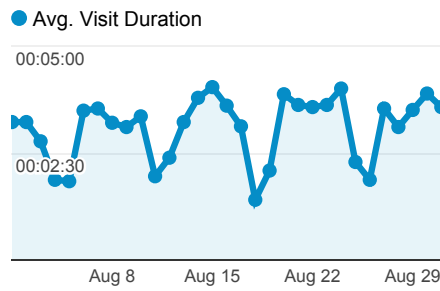

My Dashboard

Aug 1, 2012 - Aug 31, 2012

Avg. Visit Duration