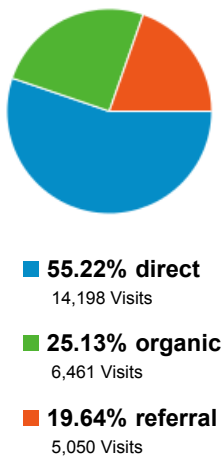

My Dashboard

Aug 1, 2012 - Aug 31, 2012

Avg. Visit Duration

Visits

Pageviews

Pageviews by Page Title

Page Title	Pageviews
Fogler Library, the University of Maine	32,783
Fogler Library: Indexes and Databases	7,665
Fogler Library: Ejournals@U Maine	4,050
Fogler Library: Hours	637
UM Fogler Library Electronic Theses and Dissertations	505
Fogler Library: Contacts	487
Fogler Library: Interlibrary Loan	447
Fogler Library: Prism from 1970s	410
Fogler Library: Prism: The University of Maine Yearbook Online	377
Fogler Library: Census Information	355

Visits by Traffic Type

Visits

Visits and Pages / Visit by Keyword

Keyword	Visits	Pages / Visit
(not provided)	2,462	2.38
fogler library	567	2.13
fogler	242	2.36
umaine library	175	1.92
umaine fogler	150	1.81
raymond h. fogler	129	2.43
holiday schedule	87	1.99
oakes room umaine hours	68	2.35
(not set)	60	5.32
fogler library maine	53	2.87