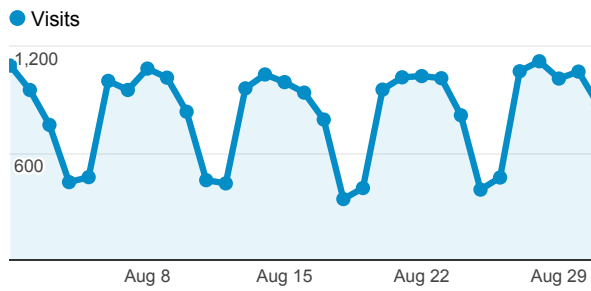

Visits

Pageviews

Pageviews by Page Title

Page Title	Pageviews
Fogler Library, the University of Maine	32,783
Fogler Library: Indexes and Databases	7,665
Fogler Library: Ejournals@U Maine	4,050
Fogler Library: Hours	637
UM Fogler Library Electronic Theses and Dissertations	505
Fogler Library: Contacts	487
Fogler Library: Interlibrary Loan	447
Fogler Library: Prism from 1970s	410
Fogler Library: Prism: The University of Maine Yearbook Online	377
Fogler Library: Census Information	355