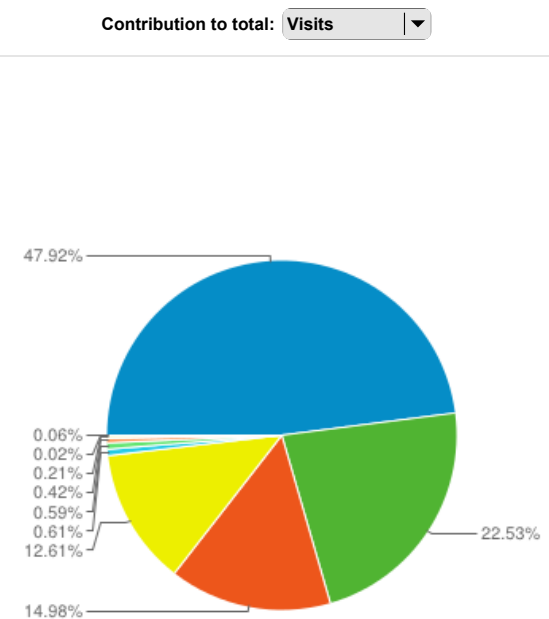

Browser & OS

% of visits: 100.00%

Explorer

Site Usage

<p>Visits</p> <p>25,709</p> <p>% of Total: 100.00% (25,709)</p>	<p>Pages / Visit</p> <p>2.28</p> <p>Site Avg: 2.28 (0.00%)</p>	<p>Avg. Visit Duration</p> <p>00:03:17</p> <p>Site Avg: 00:03:17 (0.00%)</p>	<p>% New Visits</p> <p>40.19%</p> <p>Site Avg: 40.19% (0.00%)</p>	<p>Bounce Rate</p> <p>58.96%</p> <p>Site Avg: 58.96% (0.00%)</p>
--	---	---	--	---

Browser	Visits	Visits
1. Firefox	12,321	47.92%
2. Internet Explorer	5,791	22.53%
3. Safari	3,852	14.98%
4. Chrome	3,243	12.61%
5. Mozilla Compatible Agent	156	0.61%
6. Android Browser	151	0.59%
7. Opera	109	0.42%
8. IE with Chrome Frame	53	0.21%
9. Opera Mini	16	0.06%
10. Phantom.js bot	6	0.02%
11. Safari (in-app)	6	0.02%
12. SeaMonkey	2	0.01%
13. BlackBerry8530	1	0.00%
14. BlackBerry9550	1	0.00%
15. PagePeeker.com	1	0.00%