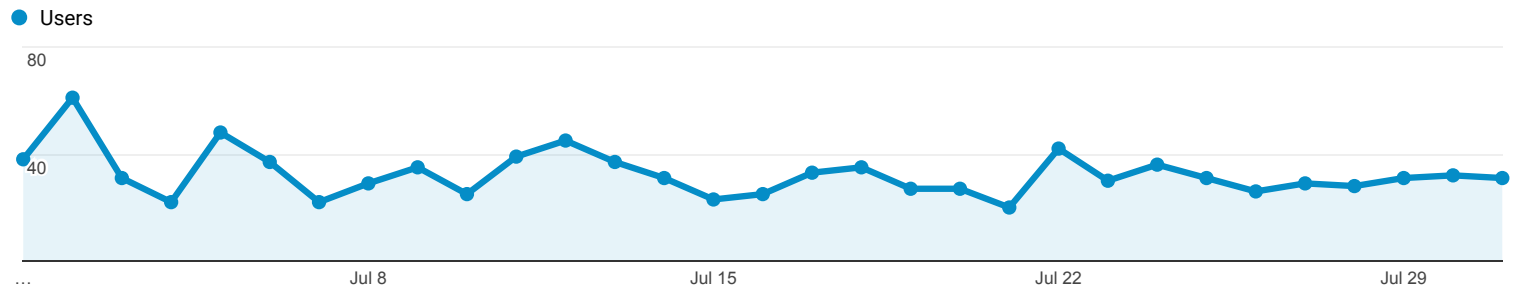

Mobile Devices Carriers

All Users
14.93% Users

Jul 1, 2018 - Jul 31, 2018

Explorer

Summary

Mobile Device Info	Acquisition			Behavior			Conversions Goal 1: Mobile IDB Access		
	Users	New Users	Sessions	Bounce Rate	Pages / Session	Avg. Session Duration	Mobile IDB Access (Goal 1 Conversion Rate)	Mobile IDB Access (Goal 1 Completions)	Mobile IDB Access (Goal 1 Value)
	822 % of Total: 14.93% (5,504)	657 % of Total: 18.37% (3,576)	1,143 % of Total: 7.61% (15,027)	52.93% Avg for View: 46.15% (14.69%)	1.67 Avg for View: 2.28 (-26.75%)	00:01:26 Avg for View: 00:03:35 (-59.88%)	4.90% Avg for View: 13.78% (-64.43%)	56 % of Total: 2.71% (2,070)	\$0.00 % of Total: 0.00% (\$0.00)
1. Apple iPhone	370 (45.01%)	287 (43.68%)	555 (48.56%)	52.43%	1.58	00:01:27	3.24%	18 (32.14%)	\$0.00 (0.00%)
2. Apple iPad	119 (14.48%)	96 (14.61%)	155 (13.56%)	47.10%	1.78	00:01:22	8.39%	13 (23.21%)	\$0.00 (0.00%)
3. (not set)	30 (3.65%)	27 (4.11%)	34 (2.97%)	61.76%	1.24	00:00:14	0.00%	0 (0.00%)	\$0.00 (0.00%)
4. Microsoft Windows RT Tablet	18 (2.19%)	9 (1.37%)	41 (3.59%)	63.41%	2.15	00:04:22	43.90%	18 (32.14%)	\$0.00 (0.00%)
5. Samsung SM-G950U Galaxy S8	16 (1.95%)	9 (1.37%)	20 (1.75%)	45.00%	2.15	00:01:07	5.00%	1 (1.79%)	\$0.00 (0.00%)
6. Google Pixel 2	9 (1.09%)	5 (0.76%)	12 (1.05%)	50.00%	1.50	00:01:20	0.00%	0 (0.00%)	\$0.00 (0.00%)
7. Google Nexus 10	7 (0.85%)	7 (1.07%)	7 (0.61%)	100.00%	1.00	00:00:00	0.00%	0 (0.00%)	\$0.00 (0.00%)
8. Google Nexus 5	6 (0.73%)	6 (0.91%)	7 (0.61%)	71.43%	1.14	00:02:04	0.00%	0 (0.00%)	\$0.00 (0.00%)
9. Samsung SM-G930V Galaxy S7	6 (0.73%)	5 (0.76%)	6 (0.52%)	16.67%	2.50	00:02:09	0.00%	0 (0.00%)	\$0.00 (0.00%)
10. Samsung SM-N950U Galaxy Note8	5 (0.61%)	5 (0.76%)	8 (0.70%)	50.00%	2.00	00:01:20	0.00%	0 (0.00%)	\$0.00 (0.00%)
11. Amazon KFFOWI Fire	4 (0.49%)	3 (0.46%)	4 (0.35%)	50.00%	2.50	00:01:56	25.00%	1 (1.79%)	\$0.00 (0.00%)
12. Google Pixel 2 XL	4	4	5	40.00%	1.80	00:00:18	20.00%	1	\$0.00