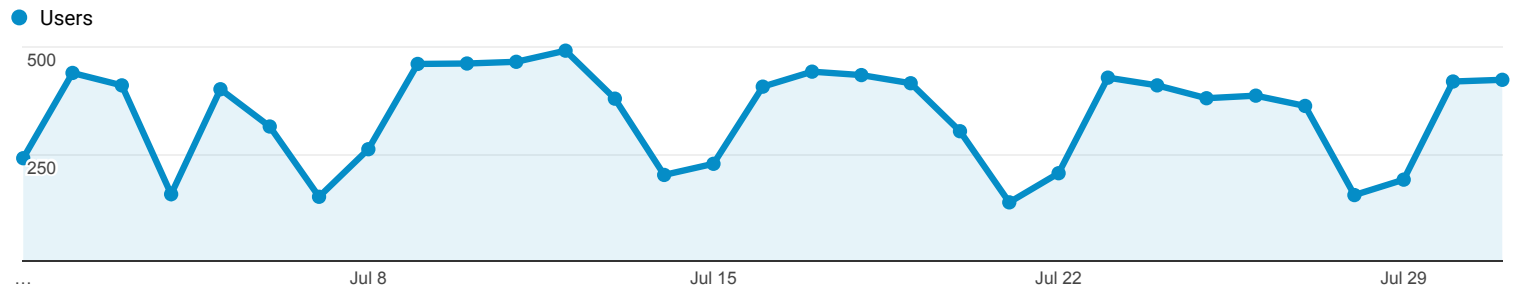

Device Overview

All Users
100.00% Users

Jul 1, 2018 - Jul 31, 2018

Explorer

Summary

| Device Category | Acquisition | | | Behavior | | | Conversions Goal 1: Mobile IDB Access | | |
|-----------------|---|---|---|---|---|---|--|---|---|
| | Users | New Users | Sessions | Bounce Rate | Pages / Session | Avg. Session Duration | Mobile IDB Access (Goal 1 Conversion Rate) | Mobile IDB Access (Goal 1 Completions) | Mobile IDB Access (Goal 1 Value) |
| | 5,504 % of Total: 100.00% (5,504) | 3,576 % of Total: 100.00% (3,576) | 15,027 % of Total: 100.00% (15,027) | 46.15% Avg for View: 46.15% (0.00%) | 2.28 Avg for View: 2.28 (0.00%) | 00:03:35 Avg for View: 00:03:35 (0.00%) | 13.78% Avg for View: 13.78% (0.00%) | 2,070 % of Total: 100.00% (2,070) | \$0.00 % of Total: 0.00% (\$0.00) |
| 1. desktop | 4,690 (85.09%) | 2,919 (81.63%) | 13,884 (92.39%) | 45.59% | 2.33 | 00:03:45 | 14.51% | 2,014 (97.29%) | \$0.00 (0.00%) |
| 2. mobile | 643 (11.67%) | 518 (14.49%) | 892 (5.94%) | 53.70% | 1.61 | 00:01:14 | 2.58% | 23 (1.11%) | \$0.00 (0.00%) |
| 3. tablet | 179 (3.25%) | 139 (3.89%) | 251 (1.67%) | 50.20% | 1.90 | 00:02:08 | 13.15% | 33 (1.59%) | \$0.00 (0.00%) |