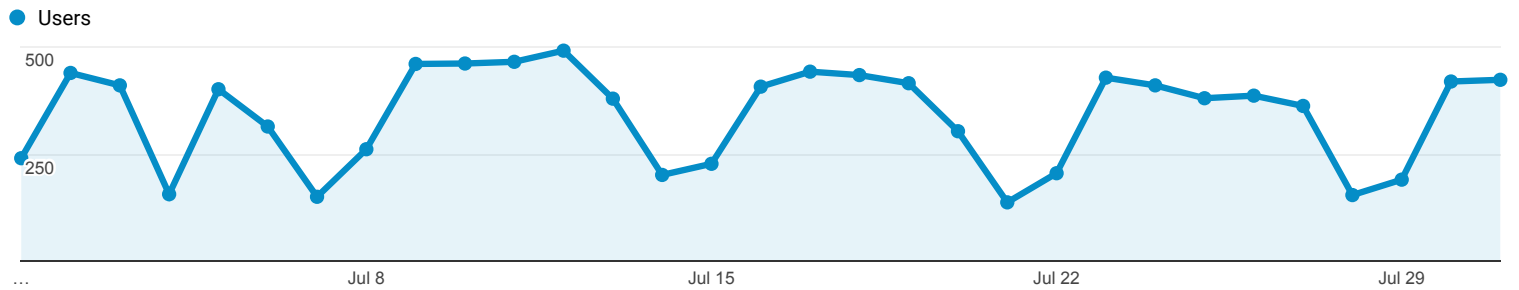

Browser & OS

All Users
100.00% Users

Jul 1, 2018 - Jul 31, 2018

Explorer

Summary

Browser	Acquisition			Behavior			Conversions Goal 1: Mobile IDB Access		
	Users	New Users	Sessions	Bounce Rate	Pages / Session	Avg. Session Duration	Mobile IDB Access (Goal 1 Conversion Rate)	Mobile IDB Access (Goal 1 Completions)	Mobile IDB Access (Goal 1 Value)
	5,504 % of Total: 100.00% (5,504)	3,576 % of Total: 100.00% (3,576)	15,027 % of Total: 100.00% (15,027)	46.15% Avg for View: 46.15% (0.00%)	2.28 Avg for View: 2.28 (0.00%)	00:03:35 Avg for View: 00:03:35 (0.00%)	13.78% Avg for View: 13.78% (0.00%)	2,070 % of Total: 100.00% (2,070)	\$0.00 % of Total: 0.00% (\$0.00)
1. Chrome	3,223 (58.51%)	2,038 (56.99%)	9,625 (64.05%)	45.95%	2.37	00:04:03	12.99%	1,250 (60.39%)	\$0.00 (0.00%)
2. Safari	946 (17.18%)	601 (16.81%)	2,075 (13.81%)	46.94%	1.95	00:02:15	14.51%	301 (14.54%)	\$0.00 (0.00%)
3. Firefox	723 (13.13%)	455 (12.72%)	2,175 (14.47%)	43.72%	2.25	00:03:16	15.49%	337 (16.28%)	\$0.00 (0.00%)
4. Internet Explorer	341 (6.19%)	280 (7.83%)	688 (4.58%)	54.07%	2.20	00:03:17	15.26%	105 (5.07%)	\$0.00 (0.00%)
5. Edge	190 (3.45%)	126 (3.52%)	369 (2.46%)	42.55%	2.29	00:01:45	19.78%	73 (3.53%)	\$0.00 (0.00%)
6. Opera	19 (0.34%)	17 (0.48%)	23 (0.15%)	65.22%	1.43	00:00:50	8.70%	2 (0.10%)	\$0.00 (0.00%)
7. Safari (in-app)	15 (0.27%)	14 (0.39%)	17 (0.11%)	52.94%	2.06	00:00:28	5.88%	1 (0.05%)	\$0.00 (0.00%)
8. Android Webview	12 (0.22%)	11 (0.31%)	12 (0.08%)	75.00%	1.33	00:00:35	0.00%	0 (0.00%)	\$0.00 (0.00%)
9. Opera Mini	12 (0.22%)	12 (0.34%)	12 (0.08%)	50.00%	1.42	00:00:23	0.00%	0 (0.00%)	\$0.00 (0.00%)
10. Samsung Internet	10 (0.18%)	8 (0.22%)	12 (0.08%)	58.33%	1.58	00:01:02	0.00%	0 (0.00%)	\$0.00 (0.00%)
11. Amazon Silk	8 (0.15%)	5 (0.14%)	10 (0.07%)	40.00%	2.90	00:01:36	10.00%	1 (0.05%)	\$0.00 (0.00%)
12. Mozilla Compatible Agent	6 (0.11%)	6 (0.17%)	6 (0.04%)	100.00%	1.00	00:00:00	0.00%	0 (0.00%)	\$0.00 (0.00%)