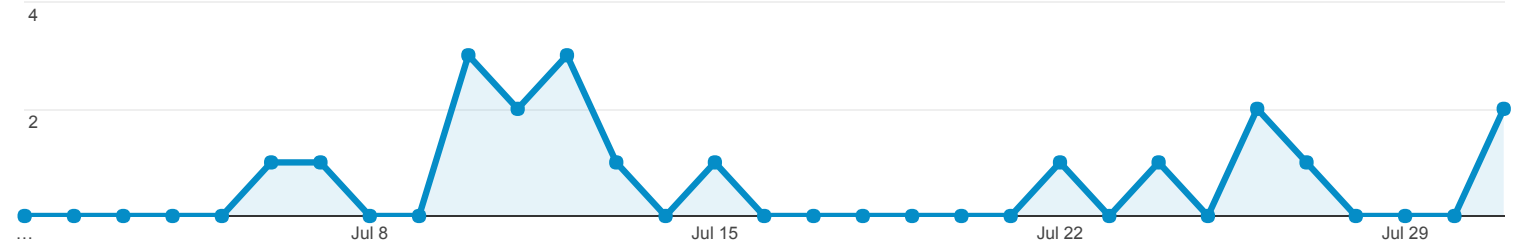

Jul 1, 2017 - Jul 31, 2017

Social Network Referrals

All Users
100.00% Sessions

Social Referral

Sessions via Social Referral

All Sessions

| Social Network | Sessions | Pageviews | Avg. Session Duration | Pages / Session |
|----------------|----------------|----------------|-----------------------|-----------------|
| 1. Facebook | 19 (82.61%) | 29 (72.50%) | 00:01:46 | 1.53 |
| 2. wikiHow | 2 (8.70%) | 8 (20.00%) | 00:03:14 | 4.00 |
| 3. Blogger | 1 (4.35%) | 2 (5.00%) | 00:00:06 | 2.00 |
| 4. Pinterest | 1 (4.35%) | 1 (2.50%) | 00:00:00 | 1.00 |

Rows 1 - 4 of 4

Jul 1, 2017 - Jul 31, 2017

Social Network Referrals

ALL » SOCIAL NETWORK: Facebook

All Users
0.14% Sessions

Social Referral

Sessions via Social Referral

All Sessions

Rows 1 - 5 of 5

Jul 1, 2017 - Jul 31, 2017

Social Network Referrals

ALL » SOCIAL NETWORK: wikiHow

All Users
 0.01% Sessions

Social Referral

Sessions via Social Referral

All Sessions