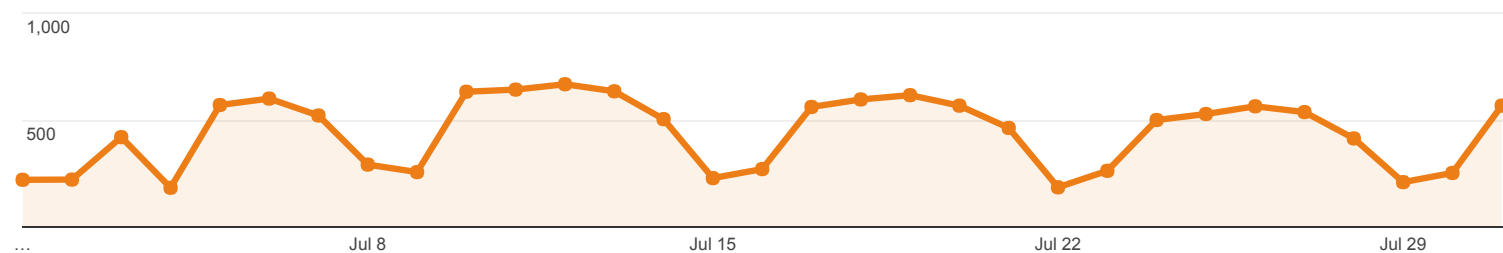

Rows 1 - 4 of 4

Jul 1, 2017 - Jul 31, 2017

Social Network Referrals

ALL » SOCIAL NETWORK: Facebook

All Users
0.14% Sessions

Social Referral

Sessions via Social Referral

All Sessions

Rows 1 - 5 of 5

Jul 1, 2017 - Jul 31, 2017

Social Network Referrals

ALL » SOCIAL NETWORK: wikiHow

All Users
 0.01% Sessions

Social Referral

Sessions via Social Referral

All Sessions

| Shared URL | Sessions | Pageviews | Avg. Session Duration | Pages / Session |
|---|----------------|----------------|-----------------------|-----------------|
| 1. libguides.library.umaine.edu/patents/patentsearch | 2 (100.00%) | 8 (100.00%) | 00:03:14 | 4.00 |

Rows 1 - 1 of 1

Jul 1, 2017 - Jul 31, 2017

Social Network Referrals

ALL » SOCIAL NETWORK: Blogger

All Users
0.01% Sessions

Social Referral

Sessions via Social Referral

All Sessions