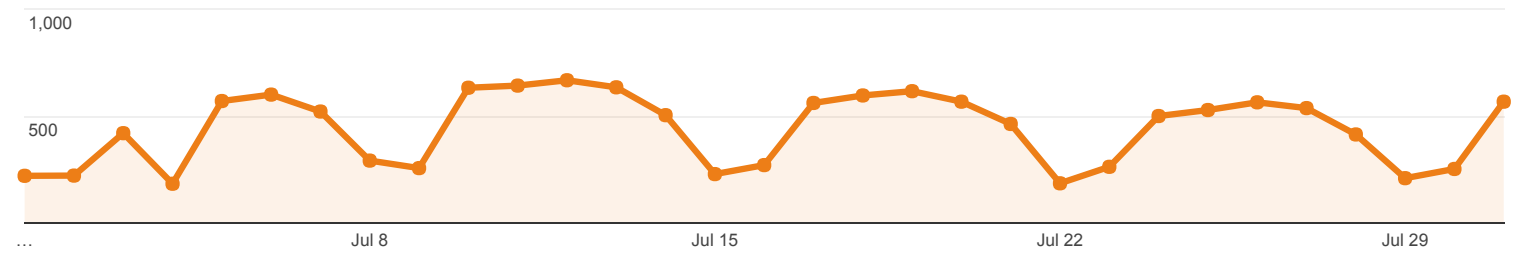

Jul 1, 2017 - Jul 31, 2017

Social Network Referrals

All Users
100.00% Sessions

Social Referral

Sessions via Social Referral

All Sessions

| Social Network | Sessions | Pageviews | Avg. Session Duration | Pages / Session |
|----------------|----------------|----------------|-----------------------|-----------------|
| 1. Facebook | 19 (82.61%) | 29 (72.50%) | 00:01:46 | 1.53 |
| 2. wikiHow | 2 (8.70%) | 8 (20.00%) | 00:03:14 | 4.00 |
| 3. Blogger | 1 (4.35%) | 2 (5.00%) | 00:00:06 | 2.00 |
| 4. Pinterest | 1 (4.35%) | 1 (2.50%) | 00:00:00 | 1.00 |

Rows 1 - 4 of 4

Jul 1, 2017 - Jul 31, 2017

Social Network Referrals

ALL » SOCIAL NETWORK: Facebook

All Users
0.14% Sessions

Social Referral

Sessions via Social Referral

All Sessions