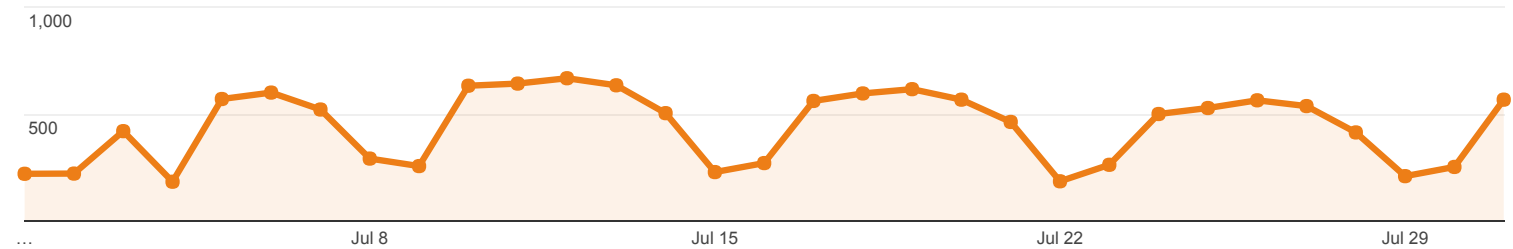

Jul 1, 2017 - Jul 31, 2017

Social Network Referrals

All Users
100.00% Sessions

Social Referral

Sessions via Social Referral

All Sessions

| Social Network | Sessions | Pageviews | Avg. Session Duration | Pages / Session |
|----------------|----------------|----------------|-----------------------|-----------------|
| 1. Facebook | 19 (82.61%) | 29 (72.50%) | 00:01:46 | 1.53 |
| 2. wikiHow | 2 (8.70%) | 8 (20.00%) | 00:03:14 | 4.00 |
| 3. Blogger | 1 (4.35%) | 2 (5.00%) | 00:00:06 | 2.00 |
| 4. Pinterest | 1 (4.35%) | 1 (2.50%) | 00:00:00 | 1.00 |

Rows 1 - 4 of 4

Jul 1, 2017 - Jul 31, 2017

Social Network Referrals

ALL » SOCIAL NETWORK: Facebook

All Users
0.14% Sessions

Social Referral

Sessions via Social Referral

All Sessions

| Shared URL | Sessions | Pageviews | Avg. Session Duration | Pages / Session |
|--|----------------|----------------|-----------------------|-----------------|
| 1. library.umaine.edu/ | 10 (52.63%) | 19 (65.52%) | 00:02:03 | 1.90 |
| 2. library.umaine.edu/2017/07/11/preserving-sounds-past/ | 5 (26.32%) | 5 (17.24%) | 00:00:30 | 1.00 |
| 3. library.umaine.edu/404.html? from=https://www.facebook.com/&page=/science/compsci.htm | 2 (10.53%) | 2 (6.90%) | 00:00:05 | 1.00 |
| 4. libguides.library.umaine.edu/arch/videos? preview=5e41efa37f1851470eceff037d646c45 | 1 (5.26%) | 2 (6.90%) | 00:10:21 | 2.00 |
| 5. library.umaine.edu/404.html? from=https://www.facebook.com/&page=/yearbooks/ | 1 (5.26%) | 1 (3.45%) | 00:00:05 | 1.00 |

Rows 1 - 5 of 5

Jul 1, 2017 - Jul 31, 2017

Social Network Referrals

ALL » SOCIAL NETWORK: wikiHow

All Users
 0.01% Sessions

Social Referral

Sessions via Social Referral

All Sessions