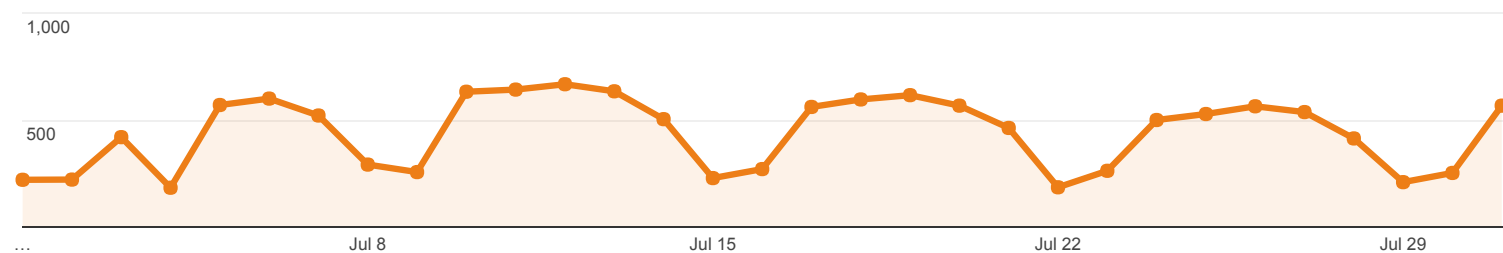

Rows 1 - 5 of 5

Jul 1, 2017 - Jul 31, 2017

Social Network Referrals

ALL » SOCIAL NETWORK: wikiHow

All Users
 0.01% Sessions

Social Referral

Sessions via Social Referral

All Sessions

| Shared URL | Sessions | Pageviews | Avg. Session Duration | Pages / Session |
|---|----------------|----------------|-----------------------|-----------------|
| 1. libguides.library.umaine.edu/patents/patentsearch | 2 (100.00%) | 8 (100.00%) | 00:03:14 | 4.00 |

Rows 1 - 1 of 1

Jul 1, 2017 - Jul 31, 2017

Social Network Referrals

ALL » SOCIAL NETWORK: Blogger

All Users
0.01% Sessions

Social Referral

Sessions via Social Referral

All Sessions

| Shared URL | Sessions | Pageviews | Avg. Session Duration | Pages / Session |
|---|----------------|----------------|-----------------------|-----------------|
| 1. library.umaine.edu/ | 1 (100.00%) | 2 (100.00%) | 00:00:06 | 2.00 |