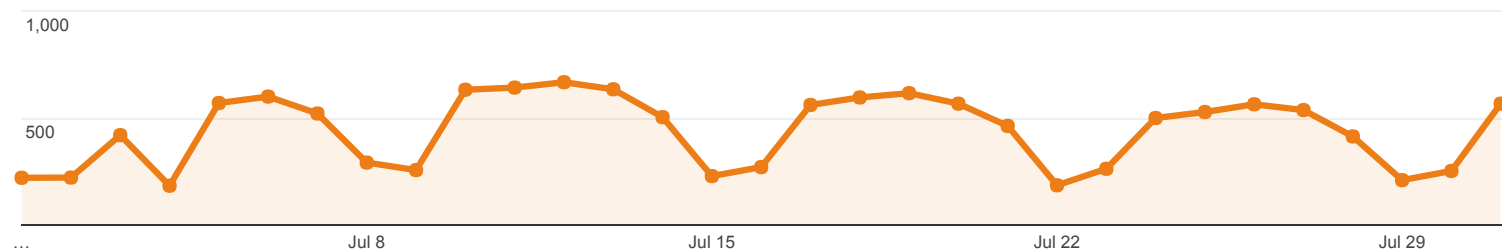

Rows 1 - 1 of 1

Jul 1, 2017 - Jul 31, 2017

Social Network Referrals

ALL » SOCIAL NETWORK: Blogger

All Users
0.01% Sessions

Social Referral

Sessions via Social Referral

All Sessions

| Shared URL | Sessions | Pageviews | Avg. Session Duration | Pages / Session |
|---|----------------|----------------|-----------------------|-----------------|
| 1. library.umaine.edu/ | 1 (100.00%) | 2 (100.00%) | 00:00:06 | 2.00 |

Rows 1 - 1 of 1

Jul 1, 2017 - Jul 31, 2017

Social Network Referrals

ALL » SOCIAL NETWORK: Pinterest

All Users
0.01% Sessions

Social Referral

Sessions via Social Referral

All Sessions

| Shared URL | Sessions | Pageviews | Avg. Session Duration | Pages / Session |
|---|----------------|----------------|-----------------------|-----------------|
| 1. library.umaine.edu/404.html?from=https://www.pinterest.com/&page=/townreport/town_highlights.htm | 1 (100.00%) | 1 (100.00%) | 00:00:00 | 1.00 |