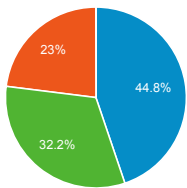

My Dashboard

Jul 1, 2017 - Jul 31, 2017

All Users
100.00% Sessions

Avg. Visit Duration

Avg. Session Duration

Visits

Sessions

Pageviews

27,926

% of Total: 100.00% (27,926)

Visits by Traffic Type

organic direct referral email

Visits

13,722

% of Total: 100.00% (13,722)

Visits and Pages / Visit by Keyword