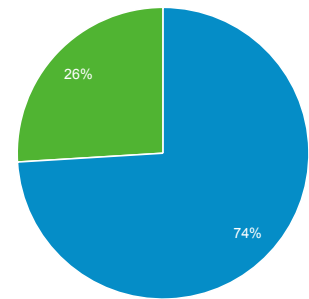

Sessions
13,722

Users
5,391

Pageviews
27,926

Pages / Session
2.04

Avg. Session Duration
00:03:06

Bounce Rate
48.25%

% New Sessions
25.95%

Returning Visitor New Visitor