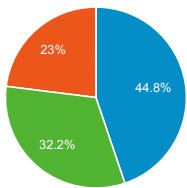

## Visits

Sessions

## Pageviews

27,926

% of Total: 100.00% (27,926)

## Visits by Traffic Type

organic direct referral email