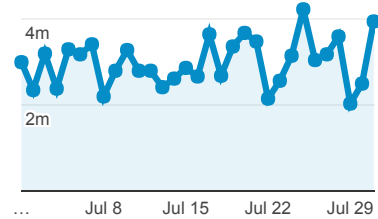

# My Dashboard

Jul 1, 2017 - Jul 31, 2017

All Users  
100.00% Sessions

## Avg. Visit Duration

Avg. Session Duration

## Visits

Sessions