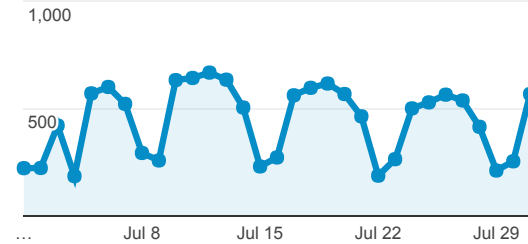

# My Dashboard

Jul 1, 2017 - Jul 31, 2017

All Users  
100.00% Sessions

## Avg. Visit Duration

Avg. Session Duration

## Visits

Sessions

## Pageviews

27,926

% of Total: 100.00% (27,926)