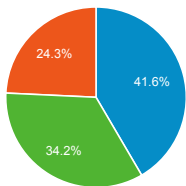

Rows 1 - 16 of 16

My Dashboard

Jul 1, 2016 - Jul 31, 2016

All Users
100.00% Sessions

Avg. Visit Duration

● Avg. Session Duration

Visits by Traffic Type

■ organic ■ direct ■ referral

Visits and Pageviews by Mobile

Mobile (Including Tablet)	Sessions	Pageviews
No	12,882	32,345
Yes	921	1,841

Visits

● Sessions

Visits

13,803

% of Total: 100.00% (13,803)

Visits and Pages / Visit by Keyword