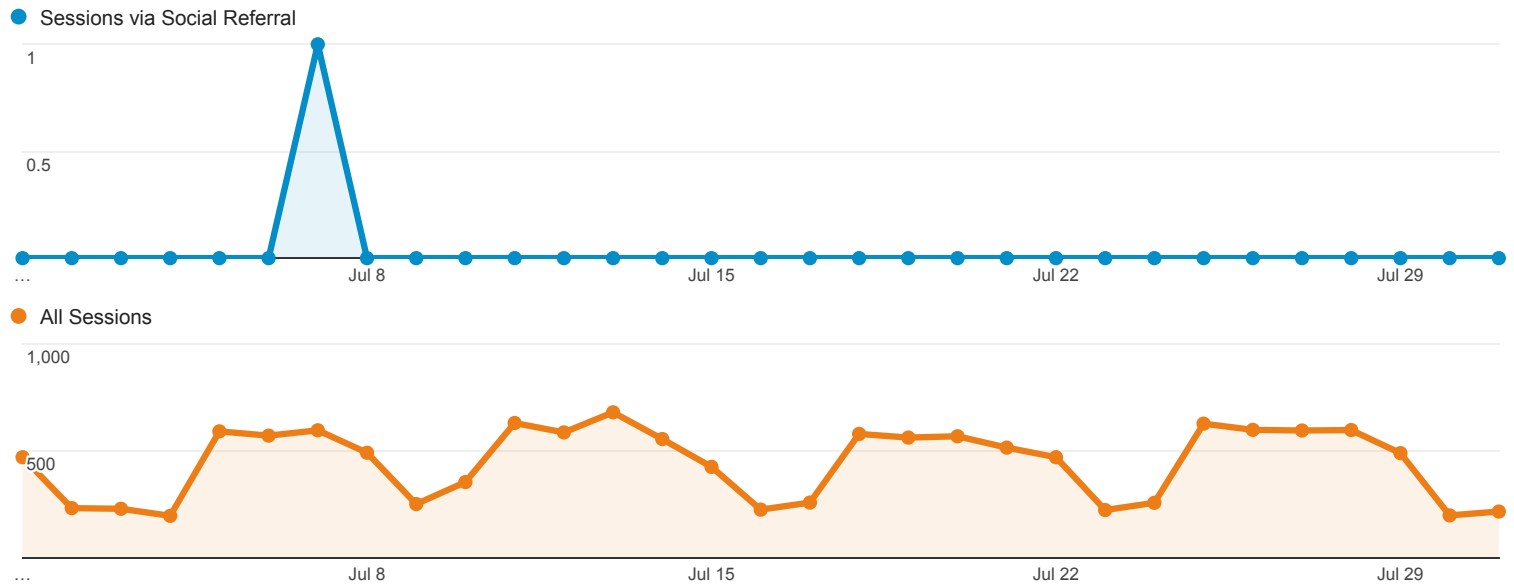

Jul 1, 2016 - Jul 31, 2016

Device Overview

All Users
100.00% Sessions

Explorer

Summary

Device Category	Acquisition			Behavior			Conversions Goal 1: Mobile IDB Access		
	Sessions	% New Sessions	New Users	Bounce Rate	Pages / Session	Avg. Session Duration	Mobile IDB Access (Goal 1 Conversion Rate)	Mobile IDB Access (Goal 1 Completions)	Mobile IDB Access (Goal 1 Value)
	13,803 % of Total: 100.00% (13,803)	28.23% Avg for View: 28.21% (0.08%)	3,897 % of Total: 100.08% (3,894)	46.96% Avg for View: 46.96% (0.00%)	2.48 Avg for View: 2.48 (0.00%)	00:04:00 Avg for View: 00:04:00 (0.00%)	17.67% Avg for View: 17.67% (0.00%)	2,439 % of Total: 100.00% (2,439)	\$0.00 % of Total: 0.00% (\$0.00)
1. desktop	12,882 (93.33%)	25.88%	3,334 (85.55%)	47.19%	2.51	00:04:12	18.55%	2,390 (97.99%)	\$0.00 (0.00%)
2. mobile	709 (5.14%)	59.10%	419 (10.75%)	40.20%	1.98	00:00:51	4.37%	31 (1.27%)	\$0.00 (0.00%)
3. tablet	212 (1.54%)	67.92%	144 (3.70%)	55.66%	2.06	00:01:47	8.49%	18 (0.74%)	\$0.00 (0.00%)

Rows 1 - 8 of 8

Jul 1, 2016 - Jul 31, 2016

Social Network Referrals

ALL » SOCIAL NETWORK: Blogger

All Users
0.03% Sessions

Social Referral

Shared URL	Sessions	Pageviews	Avg. Session Duration	Pages / Session
1. www.library.umaine.edu/theses/default.asp	4(100.00%)	13(100.00%)	00:02:59	3.25

Rows 1 - 1 of 1

Jul 1, 2016 - Jul 31, 2016

Social Network Referrals

ALL » SOCIAL NETWORK: wikiHow

All Users
0.01% Sessions

Social Referral

Shared URL	Sessions	Pageviews	Avg. Session Duration	Pages / Session
1. libguides.library.umaine.edu/patents/patentsearch	1 (100.00%)	1 (100.00%)	00:00:00	1.00