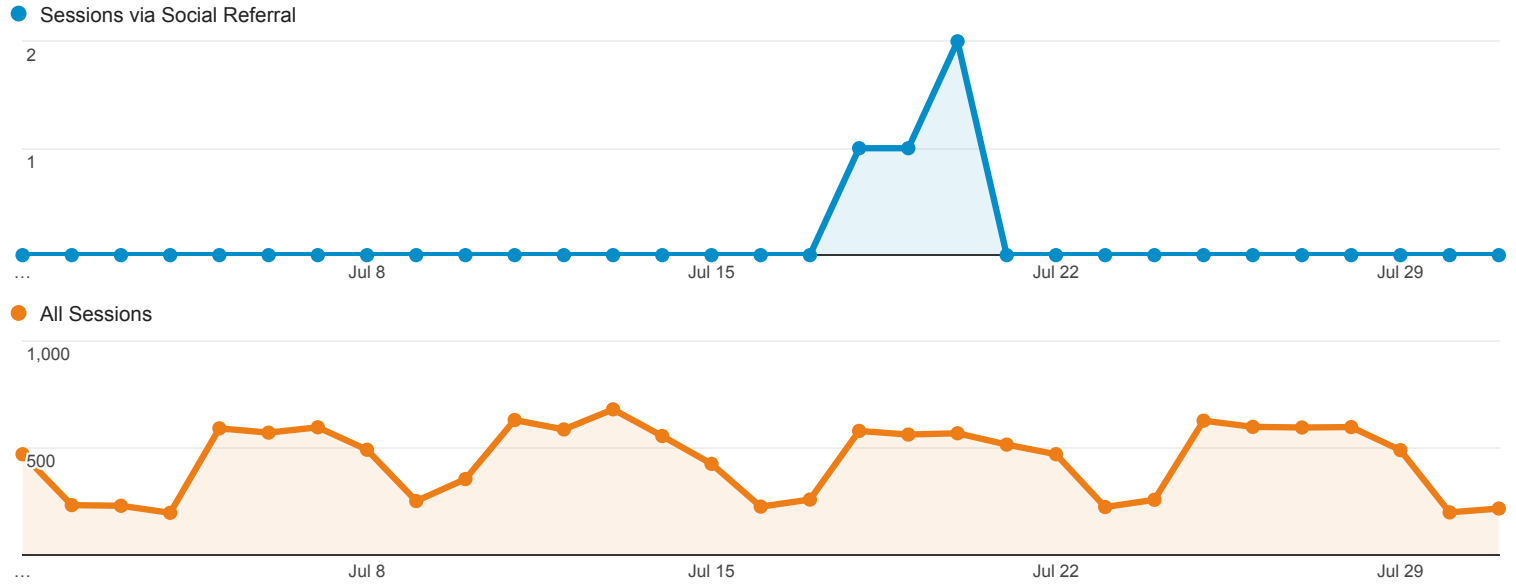

Shared URL	Sessions	Pageviews	Avg. Session Duration	Pages / Session
1. library.umaine.edu/default.asp	4 (28.57%)	4 (18.18%)	00:00:00	1.00
2. www.library.umaine.edu/about/employment.htm	3 (21.43%)	3 (13.64%)	00:00:00	1.00
3. libguides.library.umaine.edu/beer	2 (14.29%)	5 (22.73%)	00:00:36	2.50
4. libguides.library.umaine.edu/default.asp	1 (7.14%)	6 (27.27%)	00:01:17	6.00
5. libguides.library.umaine.edu/facultyservices/facultyservices?preview=fe27ae639346fbda0eb07f0d684c4ccc	1 (7.14%)	1 (4.55%)	00:00:00	1.00
6. libguides.library.umaine.edu/friendly.php?s=Interlibraryloan	1 (7.14%)	1 (4.55%)	00:00:00	1.00
7. www.library.umaine.edu/default_ursus.asp	1 (7.14%)	1 (4.55%)	00:00:00	1.00
8. www.library.umaine.edu/theses/default.asp	1 (7.14%)	1 (4.55%)	00:00:00	1.00

Rows 1 - 8 of 8

Jul 1, 2016 - Jul 31, 2016

Social Network Referrals

ALL » SOCIAL NETWORK: Blogger

All Users
0.03% Sessions

Social Referral

Shared URL	Sessions	Pageviews	Avg. Session Duration	Pages / Session
1. www.library.umaine.edu/theses/default.asp	4(100.00%)	13(100.00%)	00:02:59	3.25

Rows 1 - 1 of 1

Jul 1, 2016 - Jul 31, 2016

Social Network Referrals

ALL » SOCIAL NETWORK: wikiHow

All Users
0.01% Sessions

Social Referral

Shared URL	Sessions	Pageviews	Avg. Session Duration	Pages / Session
1. libguides.library.umaine.edu/patents/patentsearch	1 (100.00%)	1 (100.00%)	00:00:00	1.00