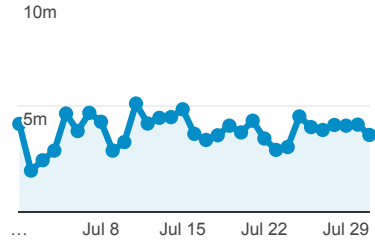

My Dashboard

Jul 1, 2016 - Jul 31, 2016

All Users
100.00% Sessions

Avg. Visit Duration

Avg. Session Duration

Visits by Traffic Type

organic direct referral

Visits and Pageviews by Mobile

Mobile (Including Tablet)	Sessions	Pageviews
No	12,882	32,345
Yes	921	1,841

Visits

Sessions

Visits

13,803

% of Total: 100.00% (13,803)

Visits and Pages / Visit by Keyword

Keyword	Sessions	Pages / Session
(not provided)	5,486	2.53
sharebutton.org share buttons	48	1.00
fogler library	30	2.03
fogler	17	3.41
university of maine fogler library	15	3.27
fogler library summer hours	12	2.75
umaine library	12	2.08
fogler library ursus	9	4.89
university of maine library	9	1.78
fogler library maine	5	3.80