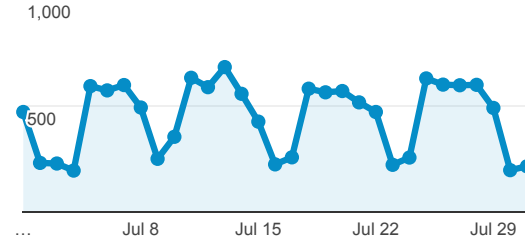

My Dashboard

Jul 1, 2016 - Jul 31, 2016

All Users
100.00% Sessions

Avg. Visit Duration

Avg. Session Duration

Visits by Traffic Type

organic direct referral

Visits and Pageviews by Mobile

Mobile (Including Tablet)	Sessions	Pageviews
No	12,882	32,345
Yes	921	1,841

Visits

Sessions

Visits

13,803

% of Total: 100.00% (13,803)

Visits and Pages / Visit by Keyword

Keyword	Sessions	Pages / Session
(not provided)	5,486	2.53
sharebutton.org share buttons	48	1.00
fogler library	30	2.03
fogler	17	3.41
university of maine fogler library	15	3.27
fogler library summer hours	12	2.75
umaine library	12	2.08
fogler library ursus	9	4.89
university of maine library	9	1.78
fogler library maine	5	3.80