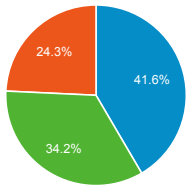

My Dashboard

Jul 1, 2016 - Jul 31, 2016

All Users
100.00% Sessions

Avg. Visit Duration

Avg. Session Duration

Visits by Traffic Type

organic direct referral

Visits and Pageviews by Mobile

Mobile (Including Tablet)	Sessions	Pageviews
No	12,882	32,345
Yes	921	1,841

Visits

Sessions

Visits

13,803

% of Total: 100.00% (13,803)

Visits and Pages / Visit by Keyword

Keyword	Sessions	Pages / Session
(not provided)	5,486	2.53
sharebutton.org share buttons	48	1.00
fogler library	30	2.03
fogler	17	3.41
university of maine fogler library	15	3.27
fogler library summer hours	12	2.75
umaine library	12	2.08
fogler library ursus	9	4.89
university of maine library	9	1.78
fogler library maine	5	3.80