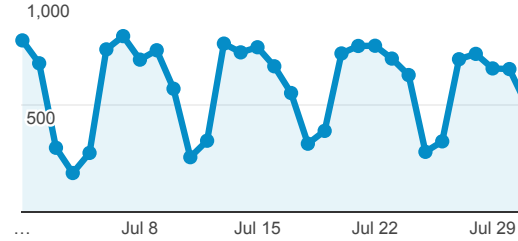

My Dashboard

Jul 1, 2015 - Jul 31, 2015

Avg. Visit Duration

Avg. Session Duration

Visits by Traffic Type

organic direct referral

Visits and Pageviews by Mobile

Mobile (Including Tablet)	Sessions	Pageviews
No	16,937	43,329
Yes	1,267	2,554

Visits

Sessions

Visits

18,204

% of Total: 100.00% (18,204)

Visits and Pages / Visit by Keyword

Keyword	Sessions	Pages / Session
(not provided)	6,489	2.44
fogler library	35	3.94
fogler	21	2.57
umaine library	12	4.58
umaine fogler library	8	2.25
umaine library hours	5	2.00
university of maine fogler library	5	3.00
fogler library hours	4	2.50
fogler library university of maine	4	2.75
library.umaine.edu	3	1.33