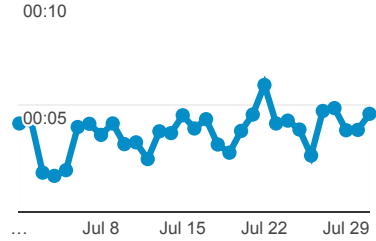

My Dashboard

Jul 1, 2015 - Jul 31, 2015

Avg. Visit Duration

Avg. Session Duration

Visits by Traffic Type

organic direct referral

Visits and Pageviews by Mobile

Mobile (Including Tablet)	Sessions	Pageviews
No	16,937	43,329
Yes	1,267	2,554

Visits

Sessions

Visits

18,204

% of Total: 100.00% (18,204)

Visits and Pages / Visit by Keyword

Keyword	Sessions	Pages / Session
(not provided)	6,489	2.44
fogler library	35	3.94
fogler	21	2.57
umaine library	12	4.58
umaine fogler library	8	2.25
umaine library hours	5	2.00
university of maine fogler library	5	3.00
fogler library hours	4	2.50
fogler library university of maine	4	2.75
library.umaine.edu	3	1.33