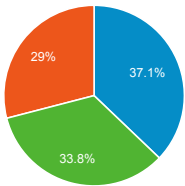

My Dashboard

Jul 1, 2015 - Jul 31, 2015

Avg. Visit Duration

Avg. Session Duration

Visits by Traffic Type

organic direct referral

Visits and Pageviews by Mobile

Mobile (Including Tablet)	Sessions	Pageviews
No	16,937	43,329
Yes	1,267	2,554

Visits

Sessions

Visits

18,204

% of Total: 100.00% (18,204)

Visits and Pages / Visit by Keyword

Keyword	Sessions	Pages / Session
(not provided)	6,489	2.44
fogler library	35	3.94
fogler	21	2.57
umaine library	12	4.58
umaine fogler library	8	2.25
umaine library hours	5	2.00
university of maine fogler library	5	3.00
fogler library hours	4	2.50
fogler library university of maine	4	2.75
library.umaine.edu	3	1.33