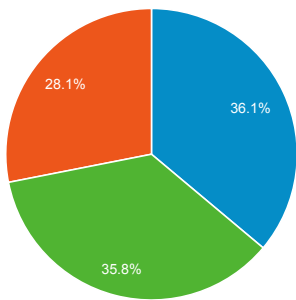

# My Dashboard

Jul 1, 2014 - Jul 31, 2014

All Sessions  
100.00%

+ Add Segment

## Avg. Visit Duration

## Visits by Traffic Type

organic direct referral

## Pageviews

**58,247**  
% of Total: 100.00% (58,247)