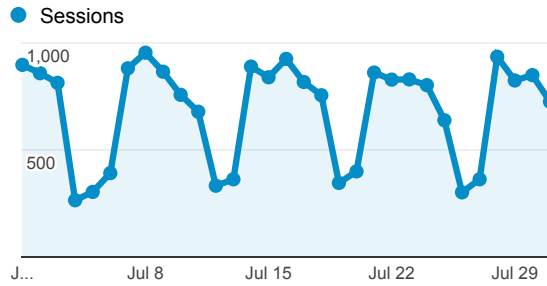

## Avg. Visit Duration

## Visits by Traffic Type

organic direct referral

## Visits and Pageviews by Mobile

Mobile (Including Tablet)	Sessions	Pageviews
No	19,985	55,499
Yes	1,262	2,748

## Visits