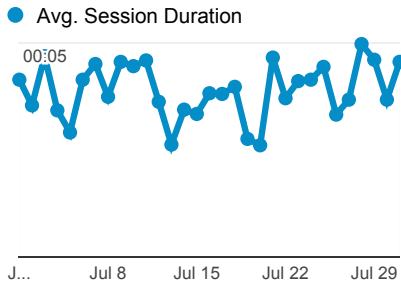

# My Dashboard

Jul 1, 2014 - Jul 31, 2014

All Sessions  
100.00%

+ Add Segment

## Avg. Visit Duration

## Pageviews

**58,247**  
% of Total: 100.00% (58,247)