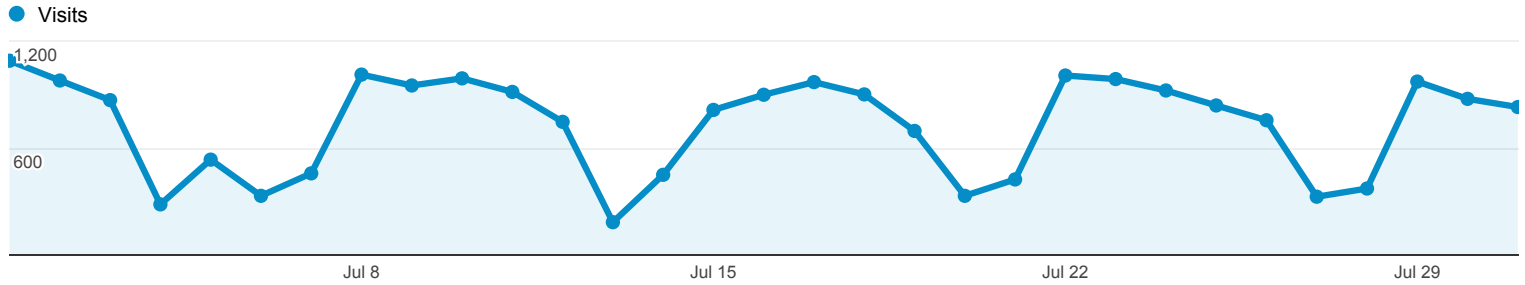

Visitor Overview

Jul 1, 2013 - Jul 31, 2013

100.00% of visits

Overview

10,451 people visited this site

Returning Visitor (Blue) | New Visitor (Green)

Language	Visits	% Visits
1. en-us	22,131	97.13%
2. en	183	0.80%
3. en-gb	117	0.51%
4. zh-cn	92	0.40%
5. fr	32	0.14%
6. ko	24	0.11%
7. de-de	21	0.09%
8. fr-fr	20	0.09%
9. es-es	19	0.08%
10. zh-tw	18	0.08%