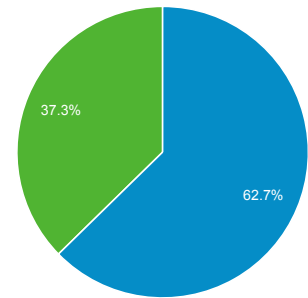

Visitor Overview

Jul 1, 2013 - Jul 31, 2013

100.00% of visits

Overview

10,451 people visited this site

Returning Visitor (Blue) | New Visitor (Green)

Language	Visits	% Visits
1. en-us	22,131	97.13%
2. en	183	0.80%
3. en-gb	117	0.51%
4. zh-cn	92	0.40%
5. fr	32	0.14%
6. ko	24	0.11%
7. de-de	21	0.09%
8. fr-fr	20	0.09%
9. es-es	19	0.08%
10. zh-tw	18	0.08%