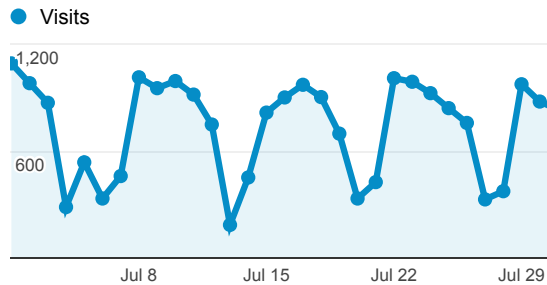

My Dashboard

Jul 1, 2013 - Jul 31, 2013

Avg. Visit Duration

Visits

Pageviews

50,178
% of Total: 100.00% (50,178)

Pageviews by Page Title

Page Title	Pageviews
Fogler Library, the University of Maine	24,968
Fogler Library: Indexes and Databases	7,560
Fogler Library: Ejournals@UMaine	3,449
Fogler Library: Hours	1,176
Fogler Library	556
Fogler Library: Maine Town Reports: Holdings by Town	433
Fogler Library: Contacts	391
Fogler Library: Census Information	346
Fogler Library: Interlibrary Loan	340
UM Fogler Library Electronic Theses and Dissertations	338