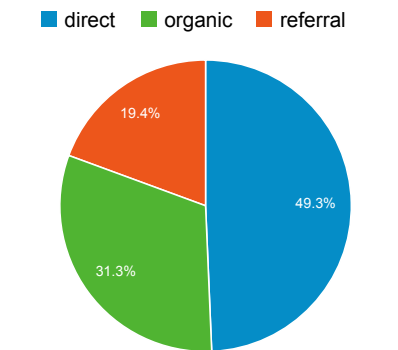

My Dashboard

Jul 1, 2013 - Jul 31, 2013

Avg. Visit Duration

Visits

Pageviews

50,178
% of Total: 100.00% (50,178)

Pageviews by Page Title

Page Title	Pageviews
Fogler Library, the University of Maine	24,968
Fogler Library: Indexes and Databases	7,560
Fogler Library: Ejournals@UMaine	3,449
Fogler Library: Hours	1,176
Fogler Library	556
Fogler Library: Maine Town Reports: Holdings by Town	433
Fogler Library: Contacts	391
Fogler Library: Census Information	346
Fogler Library: Interlibrary Loan	340
UM Fogler Library Electronic Theses and Dissertations	338

Visits by Traffic Type

Visits

22,786
% of Total: 100.00% (22,786)

Visits and Pages / Visit by Keyword

Keyword	Visits	Pages / Visit
(not provided)	3,969	2.14
fogler library	489	2.33
(not set)	250	2.74
fogler	187	2.26
umaine library	140	1.97
http://library.umaine.edu/	97	1.82
umaine thesis	76	1.17
http://www.library.umaine.edu/	71	1.06
www.umaine.edu/library	62	2.13
umaine.fogler	60	2.38