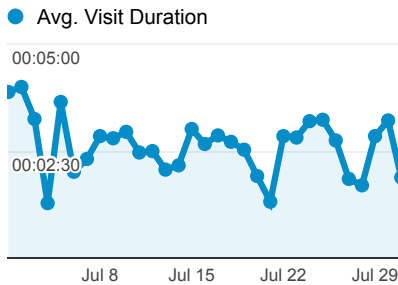

My Dashboard

Jul 1, 2013 - Jul 31, 2013

Avg. Visit Duration

Visits

Pageviews

50,178
% of Total: 100.00% (50,178)

Pageviews by Page Title

Page Title	Pageviews
Fogler Library, the University of Maine	24,968
Fogler Library: Indexes and Databases	7,560
Fogler Library: Ejournals@UMaine	3,449
Fogler Library: Hours	1,176
Fogler Library	556
Fogler Library: Maine Town Reports: Holdings by Town	433
Fogler Library: Contacts	391
Fogler Library: Census Information	346
Fogler Library: Interlibrary Loan	340
UM Fogler Library Electronic Theses and Dissertations	338