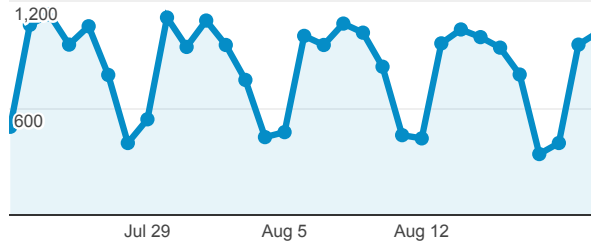

### Avg. Visit Duration

● Avg. Visit Duration

### Visits

● Visits

### Pageviews

**56,263**

% of Total: 100.00% (56,263)

### Visits by Traffic Type

- 55.37% direct**  
14,035 Visits
- 25.00% organic**  
6,337 Visits
- 19.62% referral**  
4,973 Visits