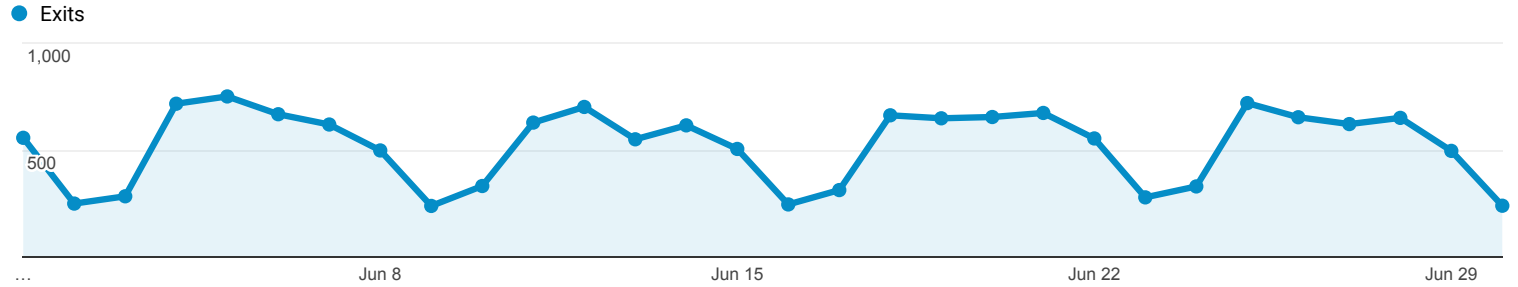

## Top Exit Pages

All Users  
100.00% Exits

Jun 1, 2018 - Jun 30, 2018

### Explorer

Page	Exits	Pageviews	% Exit
	<b>15,619</b> % of Total: 100.00% (15,619)	<b>35,071</b> % of Total: 100.00% (35,071)	<b>44.54%</b> Avg for View: 44.54% (0.00%)
1. /	<b>7,711</b> (49.37%)	<b>16,990</b> (48.44%)	45.39%
2. /ejournals/_ejournals.asp	<b>735</b> (4.71%)	<b>1,214</b> (3.46%)	60.54%
3. /indexesdb/_Indexes.asp	<b>671</b> (4.30%)	<b>4,029</b> (11.49%)	16.65%
4. /indexesdb/Indexes.asp?search=A&range=SZ	<b>522</b> (3.34%)	<b>907</b> (2.59%)	57.55%
5. /indexesdb/Indexes.asp?search=A&range=DH	<b>479</b> (3.07%)	<b>764</b> (2.18%)	62.70%
6. /hours/	<b>421</b> (2.70%)	<b>567</b> (1.62%)	74.25%
7. /indexesdb/Indexes.asp?search=A&range=NS	<b>388</b> (2.48%)	<b>558</b> (1.59%)	69.53%
8. /indexesdb/Indexes.asp?search=A&range=AD	<b>286</b> (1.83%)	<b>478</b> (1.36%)	59.83%
9. /c.php?g=150206&p=988037	<b>181</b> (1.16%)	<b>247</b> (0.70%)	73.28%
10. /indexesdb/Indexes.asp?search=A&range=HN	<b>178</b> (1.14%)	<b>346</b> (0.99%)	51.45%
11. /Interlibraryloan	<b>173</b> (1.11%)	<b>328</b> (0.94%)	52.74%
12. /books-and-ebooks/	<b>108</b> (0.69%)	<b>209</b> (0.60%)	51.67%
13. /syriaisis	<b>92</b> (0.59%)	<b>109</b> (0.31%)	84.40%
14. /contacts/staffdept/	<b>89</b> (0.57%)	<b>128</b> (0.36%)	69.53%