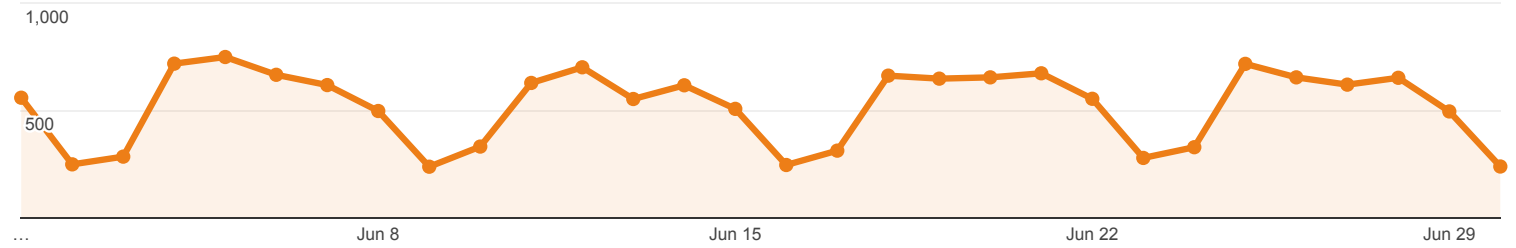

Rows 1 - 1 of 1

Jun 1, 2018 - Jun 30, 2018

# Social Network Referrals

ALL » SOCIAL NETWORK: Weebly

All Users  
0.01% Sessions

## Social Referral

Sessions via Social Referral

All Sessions

Shared URL	Sessions	Pageviews	Avg. Session Duration	Pages / Session
1. <a href="http://library.umaine.edu/404.html?from=http://bangorlostskiareas.weebly.com/university-ski-jumpbennoch-rd-rope-tow-orono-me.html&amp;page=/yearbooks/content/1965/1965_31to60.pdf">library.umaine.edu/404.html?from=http://bangorlostskiareas.weebly.com/university-ski-jumpbennoch-rd-rope-tow-orono-me.html&amp;page=/yearbooks/content/1965/1965_31to60.pdf</a>	1 (100.00%)	1 (100.00%)	00:00:00	1.00