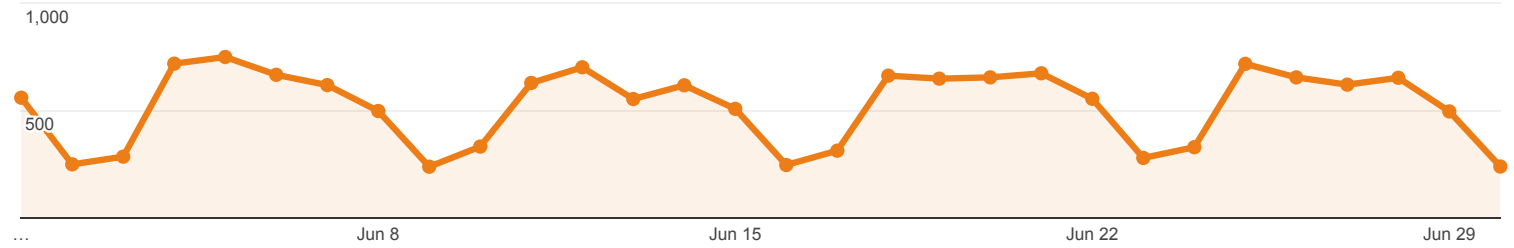

All Sessions

Shared URL	Sessions	Pageviews	Avg. Session Duration	Pages / Session
1. library.umaine.edu/	5 (55.56%)	5 (29.41%)	00:00:07	1.00
2. library.umaine.edu/speccoll/	3 (33.33%)	11 (64.71%)	00:02:59	3.67
3. library.umaine.edu/404.html?from=https://www.facebook.com/&page=/yearbooks/Seventies.htm	1 (11.11%)	1 (5.88%)	00:00:06	1.00

Rows 1 - 3 of 3