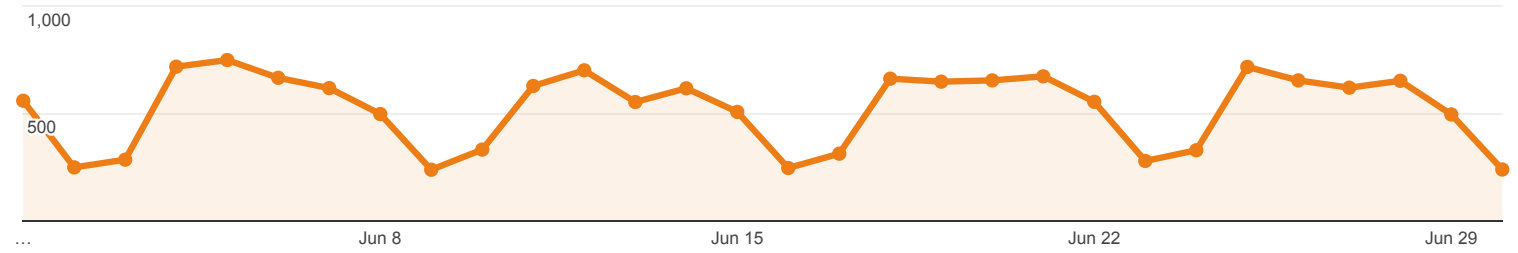

Social Network	Sessions	Pageviews	Avg. Session Duration	Pages / Session
1. Facebook	9 (81.82%)	17 (89.47%)	00:01:05	1.89
2. Blogger	1 (9.09%)	1 (5.26%)	00:00:05	1.00
3. Weebly	1 (9.09%)	1 (5.26%)	00:00:00	1.00

Rows 1 - 3 of 3