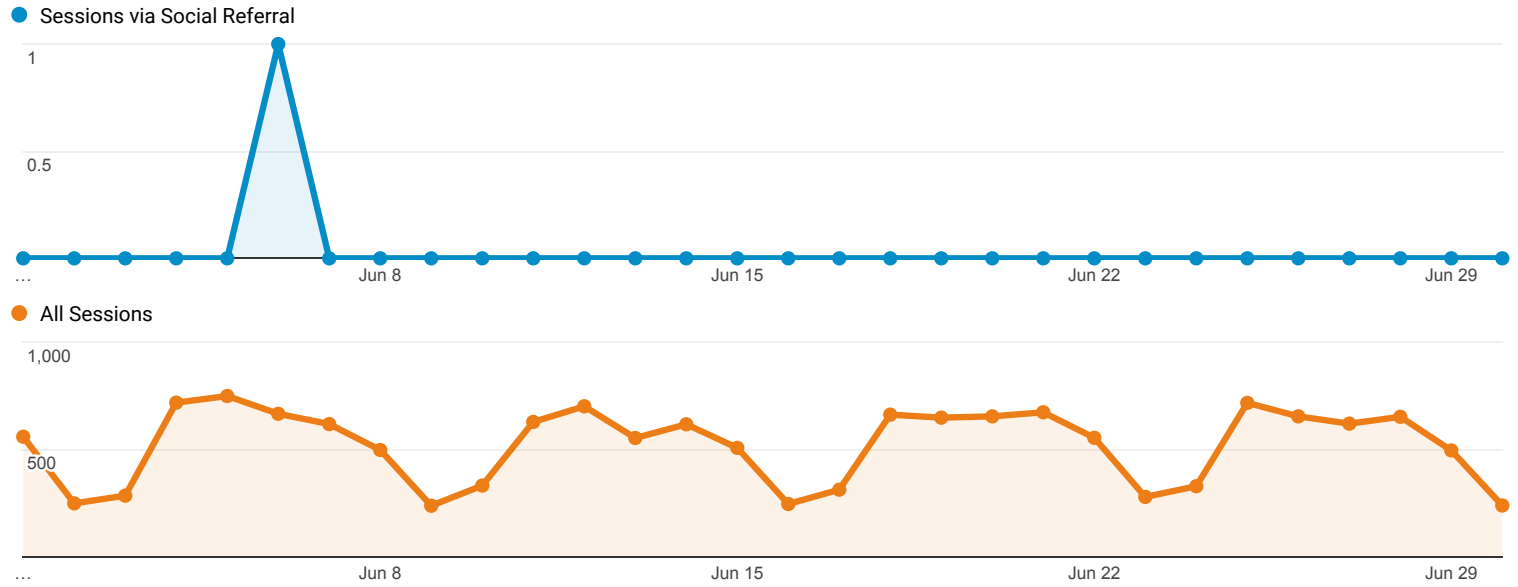

Jun 1, 2018 - Jun 30, 2018

Social Network Referrals

ALL » SOCIAL NETWORK: Blogger

All Users
0.01% Sessions

Social Referral

Shared URL	Sessions	Pageviews	Avg. Session Duration	Pages / Session
1. library.umaine.edu/404.html?from=http://gridirongarb.blogspot.com/2014/08/maine-black-bears.html?m=1&page=/yearbooks/	1 (100.00%)	1 (100.00%)	00:00:05	1.00

Rows 1 - 1 of 1