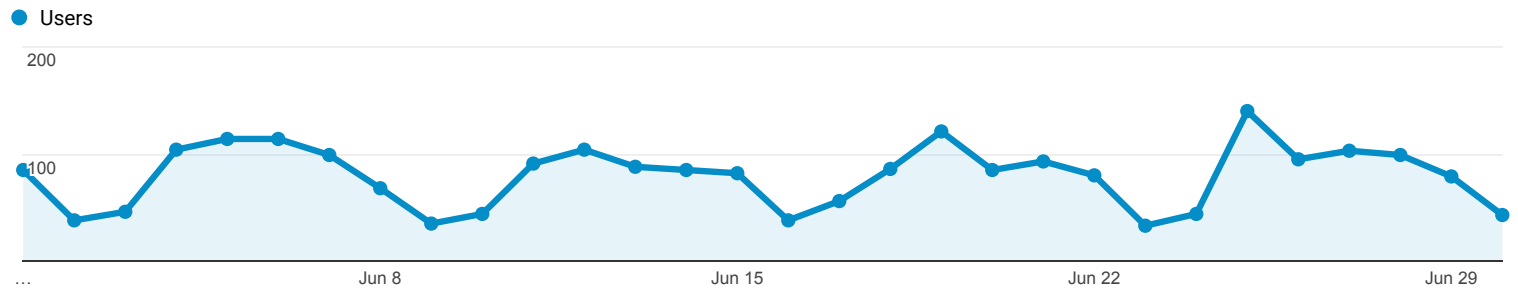

Referral Traffic

All Users
17.47% Users

Jun 1, 2018 - Jun 30, 2018

Explorer

Summary

Source	Acquisition			Behavior			Conversions Goal 1: Mobile IDB Access		
	Users	New Users	Sessions	Bounce Rate	Pages / Session	Avg. Session Duration	Mobile IDB Access (Goal 1 Conversion Rate)	Mobile IDB Access (Goal 1 Completions)	Mobile IDB Access (Goal 1 Value)
	1,017 % of Total: 17.47% (5,820)	348 % of Total: 9.11% (3,819)	3,777 % of Total: 24.10% (15,673)	41.75% Avg for View: 46.46% (-10.12%)	2.58 Avg for View: 2.24 (15.42%)	00:04:17 Avg for View: 00:03:21 (28.08%)	13.11% Avg for View: 14.08% (-6.89%)	495 % of Total: 22.44% (2,206)	\$0.00 % of Total: 0.00% (\$0.00)
1. libguides.library.umaine.edu	202 (18.31%)	16 (4.60%)	843 (22.32%)	38.32%	2.91	00:05:44	14.47%	122 (24.65%)	\$0.00 (0.00%)
2. umaine.summon.serialssolutions.com	180 (16.32%)	0 (0.00%)	963 (25.50%)	46.73%	2.37	00:04:32	9.45%	91 (18.38%)	\$0.00 (0.00%)
3. bb.courses.maine.edu	161 (14.60%)	62 (17.82%)	453 (11.99%)	46.14%	2.73	00:03:27	17.88%	81 (16.36%)	\$0.00 (0.00%)
4. umaine.edu	156 (14.14%)	61 (17.53%)	380 (10.06%)	37.37%	2.43	00:02:46	10.53%	40 (8.08%)	\$0.00 (0.00%)
5. digitalcommons.library.umaine.edu	24 (2.18%)	13 (3.74%)	101 (2.67%)	48.51%	1.97	00:03:37	2.97%	3 (0.61%)	\$0.00 (0.00%)
6. libraries.maine.edu	24 (2.18%)	14 (4.02%)	65 (1.72%)	16.92%	2.77	00:03:13	20.00%	13 (2.63%)	\$0.00 (0.00%)
7. get-more-freeize-visitors.info	20 (1.81%)	20 (5.75%)	20 (0.53%)	100.00%	1.00	00:00:00	0.00%	0 (0.00%)	\$0.00 (0.00%)
8. yotec.net	20 (1.81%)	20 (5.75%)	20 (0.53%)	100.00%	1.00	00:00:00	0.00%	0 (0.00%)	\$0.00 (0.00%)
9. maine.gov	18 (1.63%)	18 (5.17%)	19 (0.50%)	21.05%	1.53	00:00:24	0.00%	0 (0.00%)	\$0.00 (0.00%)
10. umaine.summon.serialssolutions.com.prxy4.ursus.maine.edu	16 (1.45%)	0 (0.00%)	60 (1.59%)	45.00%	2.80	00:04:57	15.00%	9 (1.82%)	\$0.00 (0.00%)
11. web-b-ebSCOhost-com.prxy4.ursus.maine.edu	13 (1.18%)	0 (0.00%)	30 (0.79%)	13.33%	2.67	00:01:30	26.67%	8 (1.62%)	\$0.00 (0.00%)