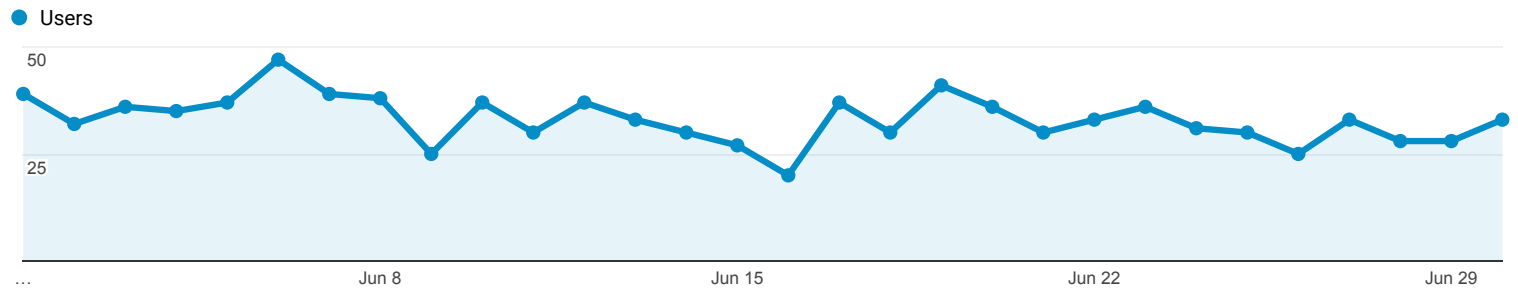

Mobile Devices Carriers

All Users
14.04% Users

Jun 1, 2018 - Jun 30, 2018

Explorer

Summary

Mobile Device Info	Acquisition			Behavior			Conversions Goal 1: Mobile IDB Access		
	Users	New Users	Sessions	Bounce Rate	Pages / Session	Avg. Session Duration	Mobile IDB Access (Goal 1 Conversion Rate)	Mobile IDB Access (Goal 1 Completions)	Mobile IDB Access (Goal 1 Value)
	817 % of Total: 14.04% (5,820)	638 % of Total: 16.71% (3,819)	1,130 % of Total: 7.21% (15,673)	49.82% Avg for View: 46.46% (7.25%)	1.66 Avg for View: 2.24 (-25.61%)	00:01:04 Avg for View: 00:03:21 (-68.07%)	3.10% Avg for View: 14.08% (-77.99%)	35 % of Total: 1.59% (2,206)	\$0.00 % of Total: 0.00% (\$0.00)
1. Apple iPhone	416 (50.92%)	323 (50.63%)	621 (54.96%)	48.79%	1.60	00:01:02	3.06%	19 (54.29%)	\$0.00 (0.00%)
2. Apple iPad	126 (15.42%)	102 (15.99%)	158 (13.98%)	39.24%	1.98	00:01:21	8.86%	14 (40.00%)	\$0.00 (0.00%)
3. (not set)	25 (3.06%)	21 (3.29%)	31 (2.74%)	67.74%	1.58	00:00:25	0.00%	0 (0.00%)	\$0.00 (0.00%)
4. Samsung SM-G950U Galaxy S8	16 (1.96%)	10 (1.57%)	19 (1.68%)	63.16%	1.63	00:00:19	0.00%	0 (0.00%)	\$0.00 (0.00%)
5. Microsoft Windows RT Tablet	14 (1.71%)	12 (1.88%)	14 (1.24%)	57.14%	1.29	00:00:05	7.14%	1 (2.86%)	\$0.00 (0.00%)
6. Samsung SM-G930V Galaxy S7	10 (1.22%)	8 (1.25%)	12 (1.06%)	83.33%	1.08	00:00:19	0.00%	0 (0.00%)	\$0.00 (0.00%)
7. Samsung SM-G920V Galaxy S6	7 (0.86%)	4 (0.63%)	9 (0.80%)	11.11%	2.56	00:02:50	0.00%	0 (0.00%)	\$0.00 (0.00%)
8. Google Pixel 2	6 (0.73%)	6 (0.94%)	8 (0.71%)	37.50%	2.50	00:04:22	0.00%	0 (0.00%)	\$0.00 (0.00%)
9. Samsung SM-G955U Galaxy S8+	5 (0.61%)	4 (0.63%)	6 (0.53%)	66.67%	1.00	00:00:01	0.00%	0 (0.00%)	\$0.00 (0.00%)
10. Google Pixel	4 (0.49%)	3 (0.47%)	4 (0.35%)	0.00%	1.50	00:00:26	0.00%	0 (0.00%)	\$0.00 (0.00%)
11. Motorola XT1635-01 Moto Z Play	4 (0.49%)	1 (0.16%)	5 (0.44%)	60.00%	1.00	00:00:04	0.00%	0 (0.00%)	\$0.00 (0.00%)