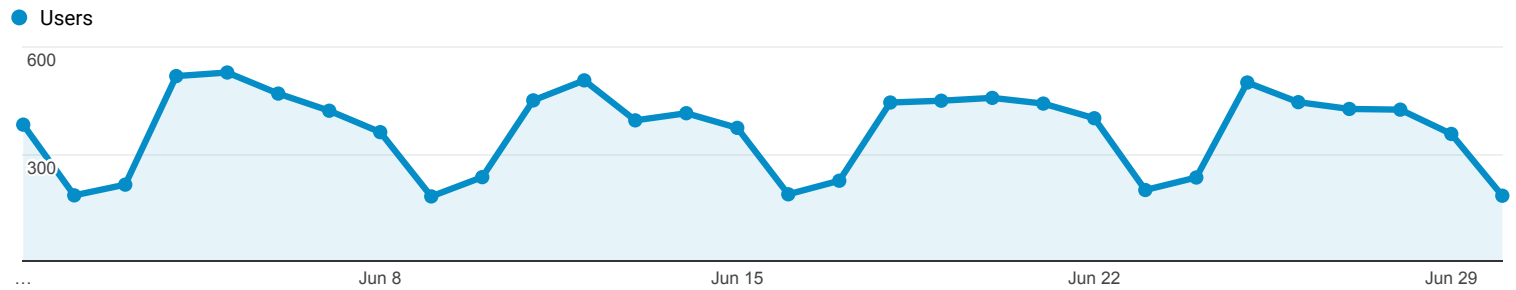

Device Overview

All Users
100.00% Users

Jun 1, 2018 - Jun 30, 2018

Explorer

Summary

Device Category	Acquisition			Behavior			Conversions Goal 1: Mobile IDB Access		
	Users	New Users	Sessions	Bounce Rate	Pages / Session	Avg. Session Duration	Mobile IDB Access (Goal 1 Conversion Rate)	Mobile IDB Access (Goal 1 Completions)	Mobile IDB Access (Goal 1 Value)
	5,820 % of Total: 100.00% (5,820)	3,821 % of Total: 100.05% (3,819)	15,673 % of Total: 100.00% (15,673)	46.46% Avg for View: 46.46% (0.00%)	2.24 Avg for View: 2.24 (0.00%)	00:03:21 Avg for View: 00:03:21 (0.00%)	14.08% Avg for View: 14.08% (0.00%)	2,206 % of Total: 100.00% (2,206)	\$0.00 % of Total: 0.00% (\$0.00)
1. desktop	5,004 (85.96%)	3,183 (83.30%)	14,543 (92.79%)	46.19%	2.28	00:03:31	14.93%	2,171 (98.41%)	\$0.00 (0.00%)
2. mobile	654 (11.24%)	509 (13.32%)	927 (5.91%)	51.56%	1.60	00:01:00	2.16%	20 (0.91%)	\$0.00 (0.00%)
3. tablet	163 (2.80%)	129 (3.38%)	203 (1.30%)	41.87%	1.95	00:01:22	7.39%	15 (0.68%)	\$0.00 (0.00%)