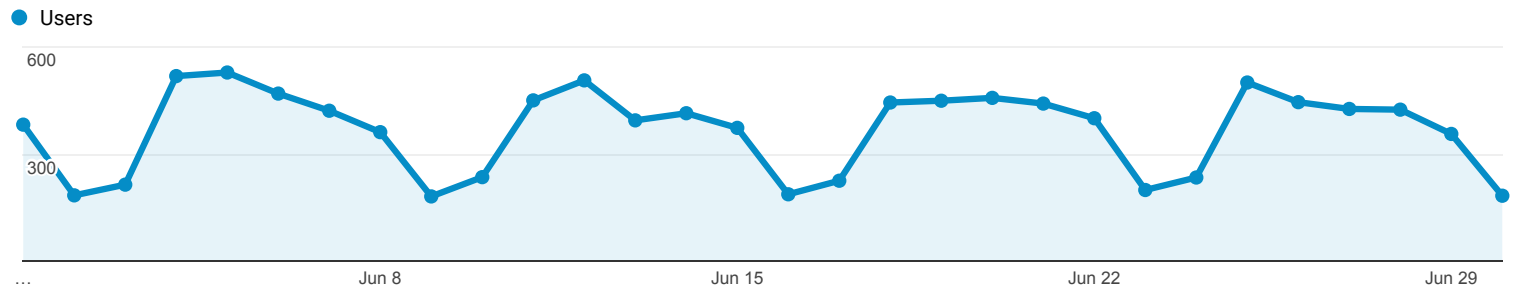

Browser & OS

All Users
100.00% Users

Jun 1, 2018 - Jun 30, 2018

Explorer

Summary

Browser	Acquisition			Behavior			Conversions Goal 1: Mobile IDB Access		
	Users	New Users	Sessions	Bounce Rate	Pages / Session	Avg. Session Duration	Mobile IDB Access (Goal 1 Conversion Rate)	Mobile IDB Access (Goal 1 Completions)	Mobile IDB Access (Goal 1 Value)
	5,820 % of Total: 100.00% (5,820)	3,821 % of Total: 100.05% (3,819)	15,673 % of Total: 100.00% (15,673)	46.46% Avg for View: 46.46% (0.00%)	2.24 Avg for View: 2.24 (0.00%)	00:03:21 Avg for View: 00:03:21 (0.00%)	14.08% Avg for View: 14.08% (0.00%)	2,206 % of Total: 100.00% (2,206)	\$0.00 % of Total: 0.00% (\$0.00)
1. Chrome	3,413 (58.65%)	2,163 (56.61%)	10,085 (64.35%)	47.47%	2.29	00:03:50	12.63%	1,274 (57.75%)	\$0.00 (0.00%)
2. Safari	985 (16.93%)	627 (16.41%)	2,211 (14.11%)	44.50%	2.02	00:02:10	16.87%	373 (16.91%)	\$0.00 (0.00%)
3. Firefox	668 (11.48%)	398 (10.42%)	1,943 (12.40%)	41.02%	2.24	00:02:26	17.40%	338 (15.32%)	\$0.00 (0.00%)
4. Internet Explorer	382 (6.56%)	327 (8.56%)	743 (4.74%)	47.38%	2.27	00:03:32	14.40%	107 (4.85%)	\$0.00 (0.00%)
5. Edge	279 (4.79%)	224 (5.86%)	577 (3.68%)	48.53%	2.27	00:02:31	19.06%	110 (4.99%)	\$0.00 (0.00%)
6. Mozilla Compatible Agent	18 (0.31%)	18 (0.47%)	18 (0.11%)	100.00%	1.00	00:00:00	0.00%	0 (0.00%)	\$0.00 (0.00%)
7. Opera	18 (0.31%)	15 (0.39%)	24 (0.15%)	75.00%	1.38	00:00:11	16.67%	4 (0.18%)	\$0.00 (0.00%)
8. Amazon Silk	13 (0.22%)	10 (0.26%)	20 (0.13%)	35.00%	2.50	00:02:05	0.00%	0 (0.00%)	\$0.00 (0.00%)
9. Opera Mini	12 (0.21%)	12 (0.31%)	13 (0.08%)	76.92%	1.62	00:00:30	0.00%	0 (0.00%)	\$0.00 (0.00%)
10. Samsung Internet	8 (0.14%)	6 (0.16%)	12 (0.08%)	83.33%	1.08	00:00:05	0.00%	0 (0.00%)	\$0.00 (0.00%)
11. Android WebView	7 (0.12%)	7 (0.18%)	7 (0.04%)	71.43%	1.29	00:01:07	0.00%	0 (0.00%)	\$0.00 (0.00%)