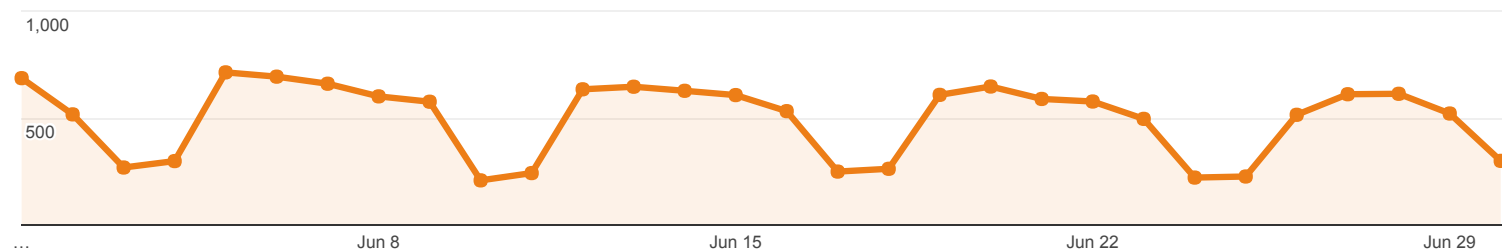

# Social Network Referrals

ALL » SOCIAL NETWORK: Twitter

All Users  
0.01% Sessions

## Social Referral

Sessions via Social Referral

All Sessions

Shared URL	Sessions	Pageviews	Avg. Session Duration	Pages / Session
1. <a href="http://libguides.library.umaine.edu/saturn-at-opposition">libguides.library.umaine.edu/saturn-at-opposition</a>	1 (100.00%)	1 (100.00%)	00:00:00	1.00