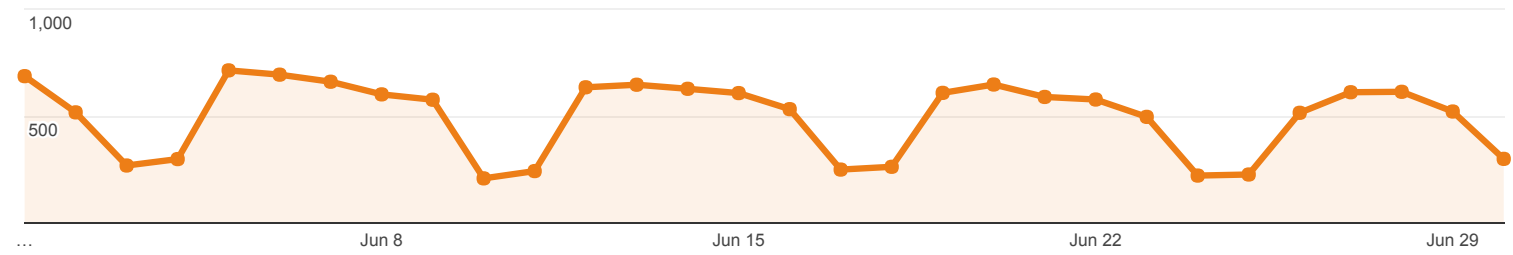

# Social Network Referrals

ALL » SOCIAL NETWORK: Facebook

All Users  
0.08% Sessions

## Social Referral

Sessions via Social Referral

All Sessions

Shared URL	Sessions	Pageviews	Avg. Session Duration	Pages / Session
1. <a href="http://library.umaine.edu/">library.umaine.edu/</a>	5 (41.67%)	6 (46.15%)	00:00:47	1.20
2. <a href="http://libguides.library.umaine.edu/c.php?g=667364&amp;p=4694777">libguides.library.umaine.edu/c.php?g=667364&amp;p=4694777</a>	1 (8.33%)	1 (7.69%)	00:00:00	1.00
3. <a href="http://libguides.library.umaine.edu/fakenews">libguides.library.umaine.edu/fakenews</a>	1 (8.33%)	1 (7.69%)	00:00:00	1.00
4. <a href="http://library.umaine.edu/404.html?from=https://l.facebook.com/&amp;page=/science/compsci.htm">library.umaine.edu/404.html?from=https://l.facebook.com/&amp;page=/science/compsci.htm</a>	1 (8.33%)	1 (7.69%)	00:00:00	1.00
5. <a href="http://library.umaine.edu/about/">library.umaine.edu/about/</a>	1 (8.33%)	1 (7.69%)	00:00:56	1.00
6. <a href="http://library.umaine.edu/about/employment/">library.umaine.edu/about/employment/</a>	1 (8.33%)	1 (7.69%)	00:00:34	1.00
7. <a href="http://library.umaine.edu/contacts/">library.umaine.edu/contacts/</a>	1 (8.33%)	1 (7.69%)	00:00:58	1.00
8. <a href="http://library.umaine.edu/studentemploy/">library.umaine.edu/studentemploy/</a>	1 (8.33%)	1 (7.69%)	00:00:09	1.00