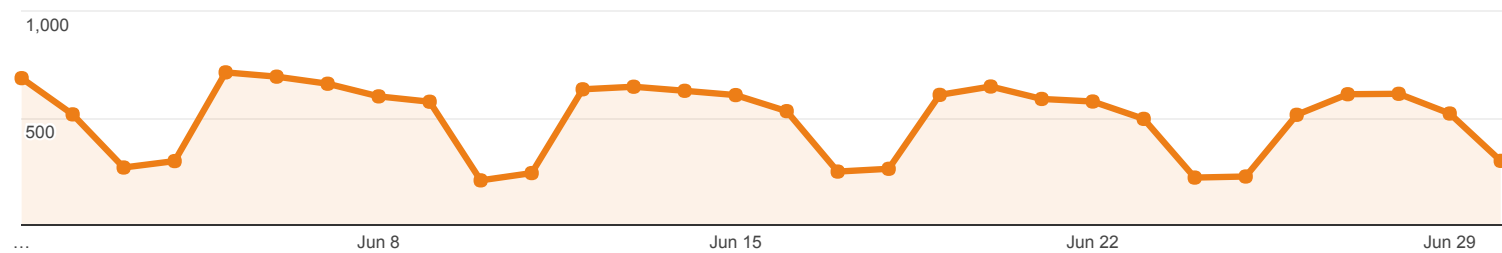

## Social Referral

Sessions via Social Referral

All Sessions

Shared URL	Sessions	Pageviews	Avg. Session Duration	Pages / Session
1. <a href="http://library.umaine.edu/about/employment/">library.umaine.edu/about/employment/</a>	1 (100.00%)	1 (100.00%)	00:00:00	1.00

# Social Network Referrals

ALL » SOCIAL NETWORK: StumbleUpon

All Users  
0.01% Sessions

## Social Referral

Sessions via Social Referral

All Sessions

Shared URL	Sessions	Pageviews	Avg. Session Duration	Pages / Session
1. <a href="http://library.umaine.edu/404.html?from=http://www.stumbleupon.com/su/83faBq/:+C+@bexa:EtAhYmBO/thehairpin.com/2010/12/what-are-the-feminists-pissed-about-today&amp;page=/reference/Lewis/wsslinks/wommus.htm">library.umaine.edu/404.html? from=http://www.stumbleupon.com/su/83faBq/:+C+@bexa:EtAhYmBO/thehairpin.com/2010/12/what-are-the-feminists-pissed-about-today&amp;page=/reference/Lewis/wsslinks/wommus.htm</a>	1 (100.00%)	1 (100.00%)	00:00:00	1.00