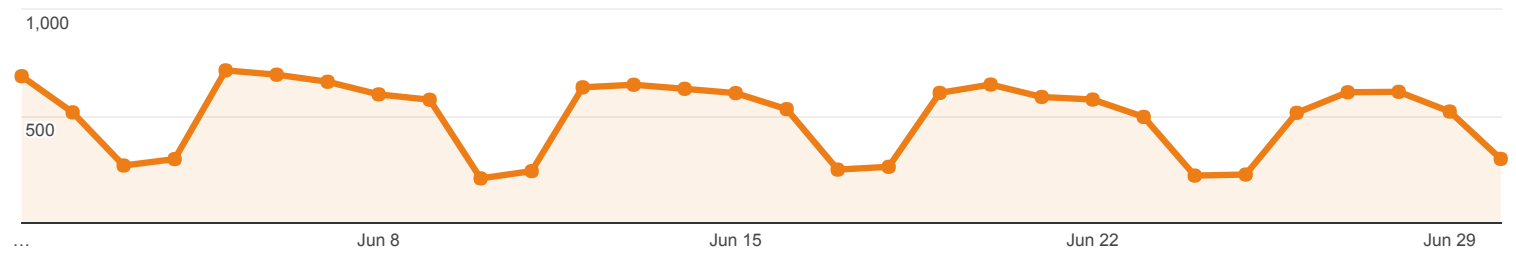

# Social Network Referrals

All Users  
100.00% Sessions

## Social Referral

Sessions via Social Referral

All Sessions

Social Network	Sessions	Pageviews	Avg. Session Duration	Pages / Session
1. Facebook	12 (75.00%)	13 (76.47%)	00:00:33	1.08
2. Google Groups	1 (6.25%)	1 (5.88%)	00:00:00	1.00
3. StumbleUpon	1 (6.25%)	1 (5.88%)	00:00:00	1.00
4. Twitter	1 (6.25%)	1 (5.88%)	00:00:00	1.00
5. Weebly	1 (6.25%)	1 (5.88%)	00:00:00	1.00