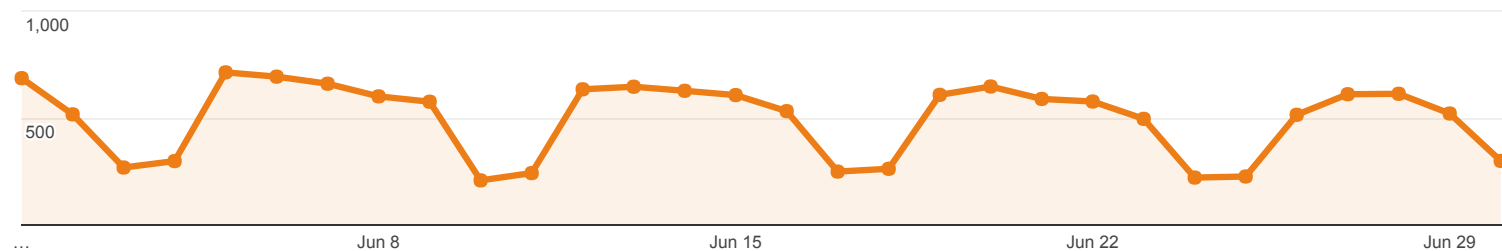

## Social Referral

Sessions via Social Referral

All Sessions

Shared URL	Sessions	Pageviews	Avg. Session Duration	Pages / Session
1. <a href="http://libguides.library.umaine.edu/saturn-at-opposition">libguides.library.umaine.edu/saturn-at-opposition</a>	1 (100.00%)	1 (100.00%)	00:00:00	1.00

# Social Network Referrals

ALL » SOCIAL NETWORK: Weebly

All Users  
0.01% Sessions

## Social Referral

Sessions via Social Referral

All Sessions

Shared URL	Sessions	Pageviews	Avg. Session Duration	Pages / Session
1. <a href="http://library.umaine.edu/404.html?from=http://bangorlostskiareas.weebly.com/university-ski-jumpbennoch-rd-rope-tow-orono-me.html&amp;page=/yearbooks/content/1965/1965_31to60.pdf">library.umaine.edu/404.html?from=http://bangorlostskiareas.weebly.com/university-ski-jumpbennoch-rd-rope-tow-orono-me.html&amp;page=/yearbooks/content/1965/1965_31to60.pdf</a>	1 (100.00%)	1 (100.00%)	00:00:00	1.00