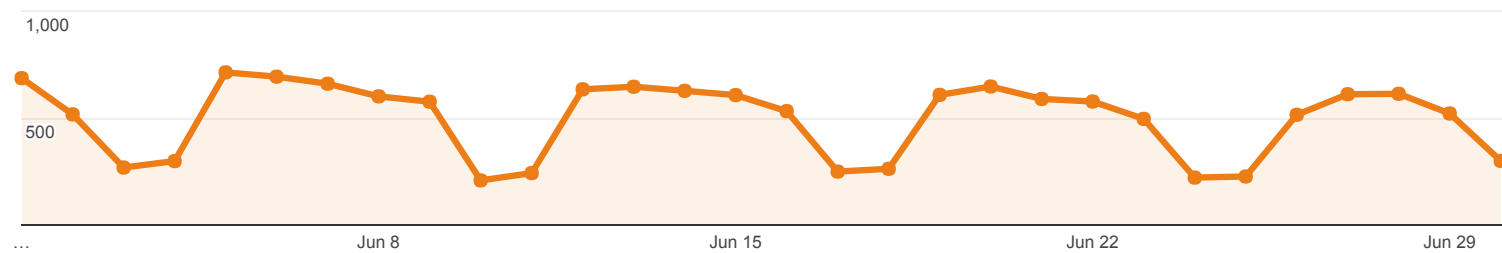

# Social Network Referrals

ALL » SOCIAL NETWORK: Google Groups

All Users  
0.01% Sessions

## Social Referral

Sessions via Social Referral

All Sessions

Shared URL	Sessions	Pageviews	Avg. Session Duration	Pages / Session
1. <a href="http://library.umaine.edu/about/employment/">library.umaine.edu/about/employment/</a>	1 (100.00%)	1 (100.00%)	00:00:00	1.00