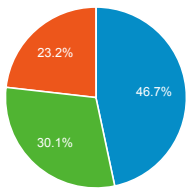

My Dashboard

Jun 1, 2017 - Jun 30, 2017

All Users  
100.00% Sessions

Avg. Visit Duration

Visits by Traffic Type

organic direct referral email

Visits and Pageviews by Mobile

Mobile (Including Tablet)	Sessions	Pageviews
No	13,850	31,772
Yes	1,120	1,811

Visits

Visits

14,970  
% of Total: 100.00% (14,970)

Visits and Pages / Visit by Keyword

Keyword	Sessions	Pages / Session
(not provided)	6,632	2.23
fogler library	90	2.26
fogler library	71	1.87
umaine library	16	2.56
fogler ursus	13	2.77
fogler library oneseach	12	1.25
foglar library	8	2.88
folger library	8	2.25
https://library.umaine.edu/circulation/id-card-community-member/#other	7	1.29
university of maine fogler	7	3.00