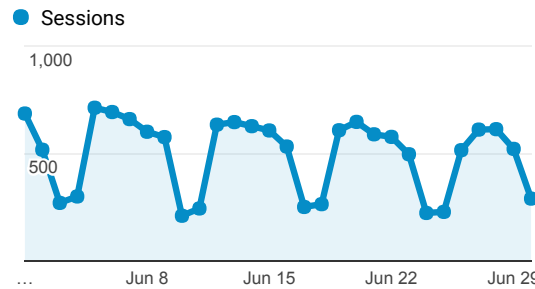

My Dashboard

Jun 1, 2017 - Jun 30, 2017

All Users  
100.00% Sessions

Avg. Visit Duration

Visits by Traffic Type

organic direct referral email

Visits and Pageviews by Mobile

Mobile (Including Tablet)	Sessions	Pageviews
No	13,850	31,772
Yes	1,120	1,811

Visits

Visits

14,970  
% of Total: 100.00% (14,970)

Visits and Pages / Visit by Keyword

Keyword	Sessions	Pages / Session
(not provided)	6,632	2.23
fogler library	90	2.26
fogler library	71	1.87
umaine library	16	2.56
fogler ursus	13	2.77
fogler library oneseach	12	1.25
foglar library	8	2.88
folger library	8	2.25
https://library.umaine.edu/circulation/id-card-community-member/#other	7	1.29
university of maine fogler	7	3.00