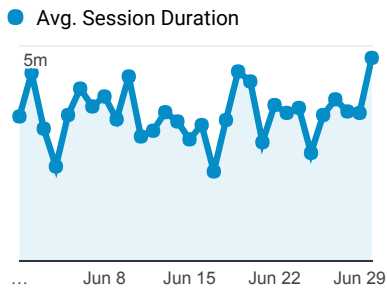

My Dashboard

Jun 1, 2017 - Jun 30, 2017

All Users  
100.00% Sessions

Avg. Visit Duration

Visits by Traffic Type

organic direct referral email

Visits and Pageviews by Mobile

Mobile (Including Tablet)	Sessions	Pageviews
No	13,850	31,772
Yes	1,120	1,811

Visits

Visits

14,970  
% of Total: 100.00% (14,970)

Visits and Pages / Visit by Keyword

Keyword	Sessions	Pages / Session
(not provided)	6,632	2.23
fogler library	90	2.26
fogler library	71	1.87
umaine library	16	2.56
fogler ursus	13	2.77
fogler library oneseach	12	1.25
foglar library	8	2.88
folger library	8	2.25
https://library.umaine.edu/circulation/id-card-community-member/#other	7	1.29
university of maine fogler	7	3.00