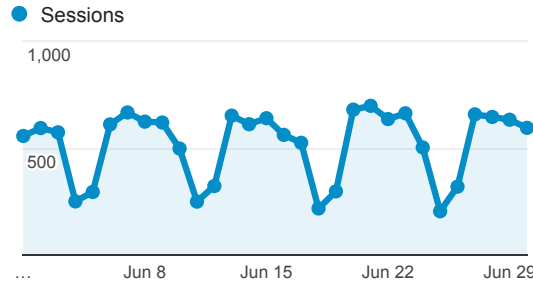

My Dashboard

Jun 1, 2016 - Jun 30, 2016

All Users
100.00% Sessions

Avg. Visit Duration

Visits by Traffic Type

organic direct referral

Visits and Pageviews by Mobile

Mobile (Including Tablet)	Sessions	Pageviews
No	14,597	37,349
Yes	1,041	2,025

Visits

Visits

15,638
% of Total: 100.00% (15,638)

Visits and Pages / Visit by Keyword

Keyword	Sessions	Pages / Session
(not provided)	6,706	2.55
fogler library	37	2.22
university of maine fogler library	30	3.00
share buttons sharebutton.org	25	1.00
fogler library maine	17	3.24
umaine fogler	16	1.75
fogler library hours	10	1.90
fogler	8	2.75
umaine library hours	8	2.00
fogler library ursus	7	2.57