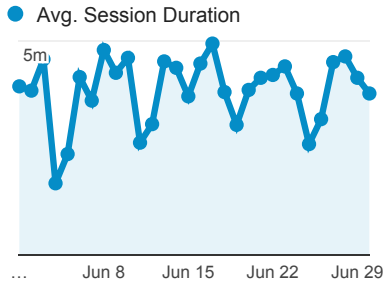

My Dashboard

Jun 1, 2016 - Jun 30, 2016

All Users
100.00% Sessions

Avg. Visit Duration

Visits by Traffic Type

organic direct referral

Visits and Pageviews by Mobile

Mobile (Including Tablet)	Sessions	Pageviews
No	14,597	37,349
Yes	1,041	2,025