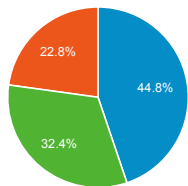

My Dashboard

Jun 1, 2016 - Jun 30, 2016

All Users
100.00% Sessions

Avg. Visit Duration

Visits by Traffic Type

organic direct referral

Visits and Pageviews by Mobile

Mobile (Including Tablet)	Sessions	Pageviews
No	14,597	37,349
Yes	1,041	2,025

Visits

Visits

15,638
% of Total: 100.00% (15,638)

Visits and Pages / Visit by Keyword

Keyword	Sessions	Pages / Session
(not provided)	6,706	2.55
fogler library	37	2.22
university of maine fogler library	30	3.00
share buttons sharebutton.org	25	1.00
fogler library maine	17	3.24
umaine fogler	16	1.75
fogler library hours	10	1.90
fogler	8	2.75
umaine library hours	8	2.00
fogler library ursus	7	2.57